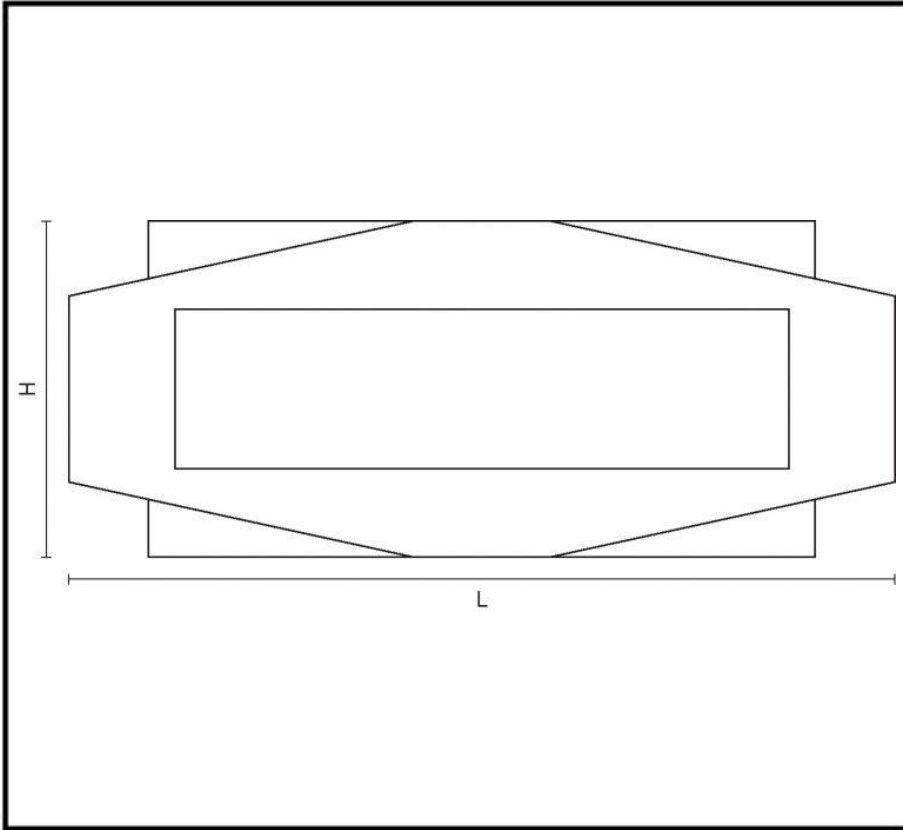

CROFT

Long Lasting Tradition

SPECIFICATION SHEET - PRODUCT CODE **7014**

PRODUCT

Art Deco Letterplate 7014

Dimensions: Other sizes available are below:

Sizes:	L	H	C	Aperture:
254mm x 102mm	254	102		189 x 50

Please note that illustration sizes are approximations

Finishes: