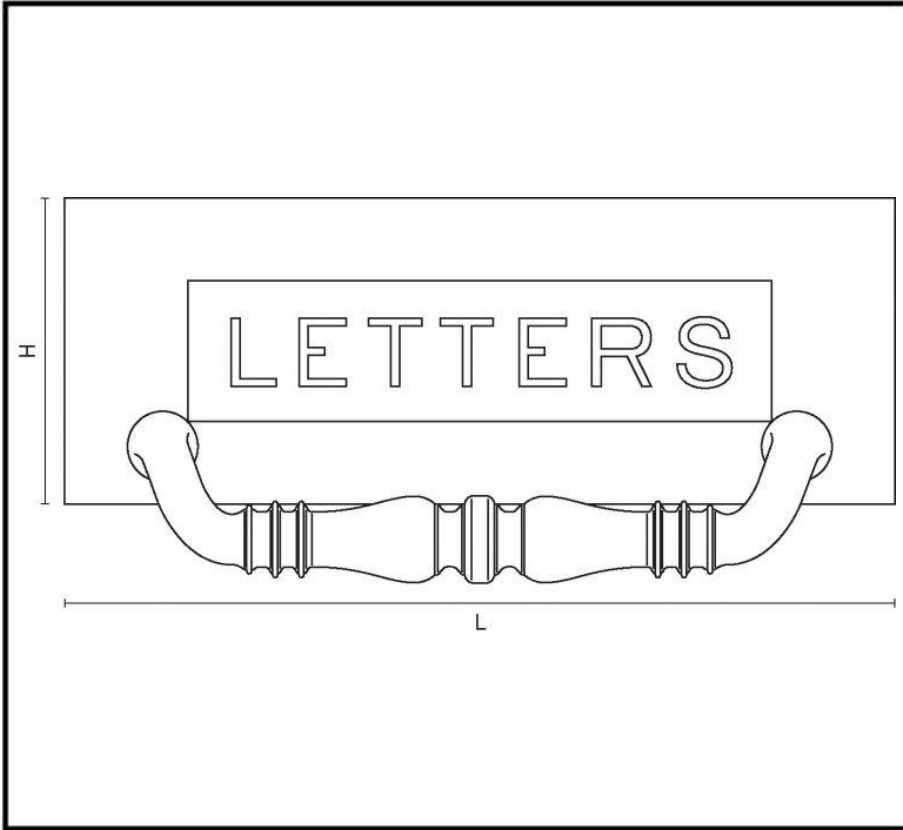

CROFT

Long Lasting Tradition

SPECIFICATION SHEET - PRODUCT CODE **6358**

PRODUCT

Engraved Letter Plate With Handle 6358

Dimensions: Other sizes available are below:

Sizes:	L	H	C	Aperture:
305mm x 107mm	305	0	269	224 x 55