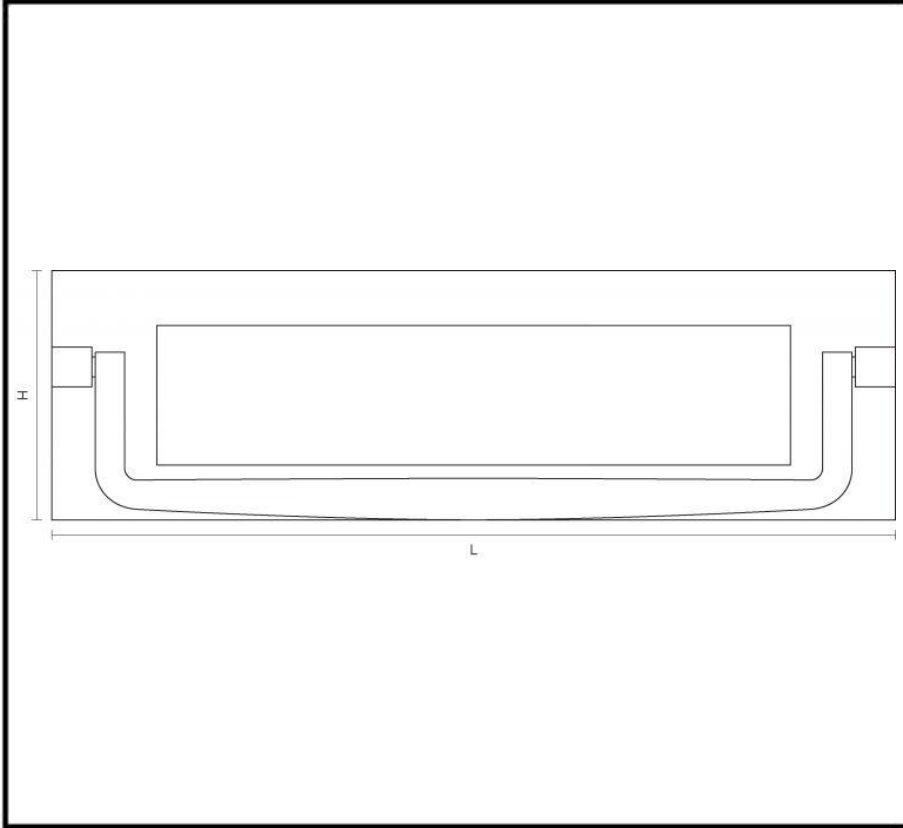

CROFT

Long Lasting Tradition

SPECIFICATION SHEET - PRODUCT CODE **1643**

PRODUCT

Postal Knocker 1643

Dimensions: Other sizes available are below:

Sizes:	L	H	C	Aperture:
10"x 3"	254	76	227	192 x 42
12" X 4"	305	105	269	238 x 53

Please note that illustration sizes are approximations

Finishes:

PB PBUL AB AGD AN

CP DAB DAN DORB IBMA

ORB PN PRL SB SBUL

SCP SNP PG PGUL RBMA

TB MB DBMA