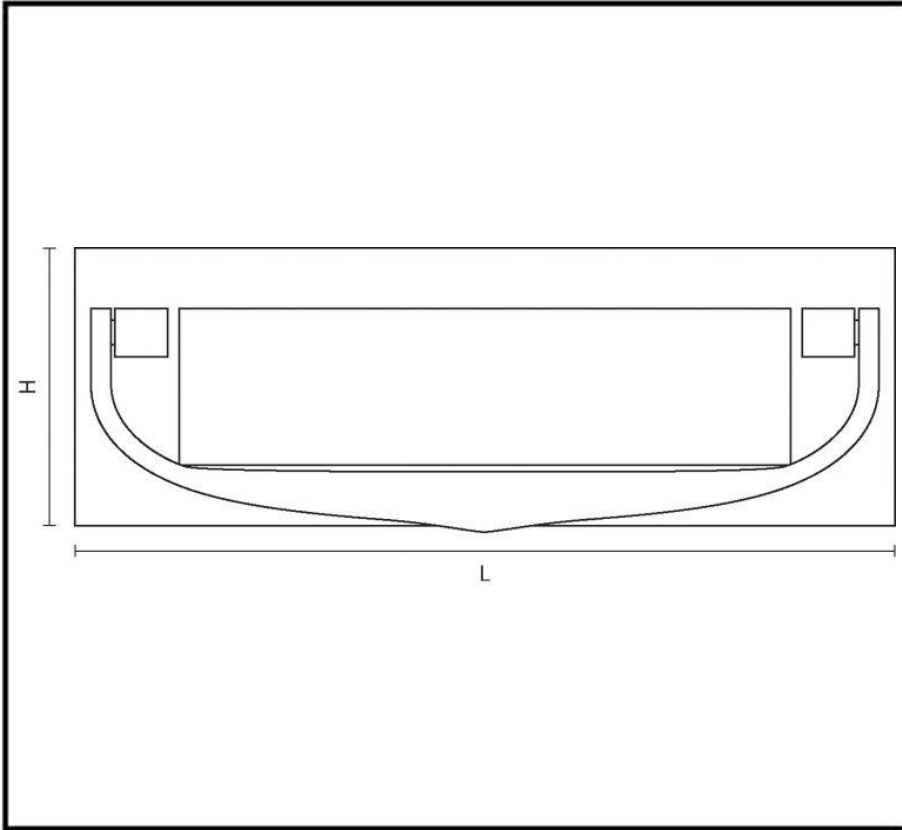

# CROFT

Long Lasting Tradition

SPECIFICATION SHEET - PRODUCT CODE **1643-8**

## PRODUCT

**8" Postal Kocker 1643-8**

**Dimensions:** Other sizes available are below:

Sizes:	L	H	C	Aperture:
8" x 2.3/4"	203	70	185	153 x 39

Please note that illustration sizes are approximations