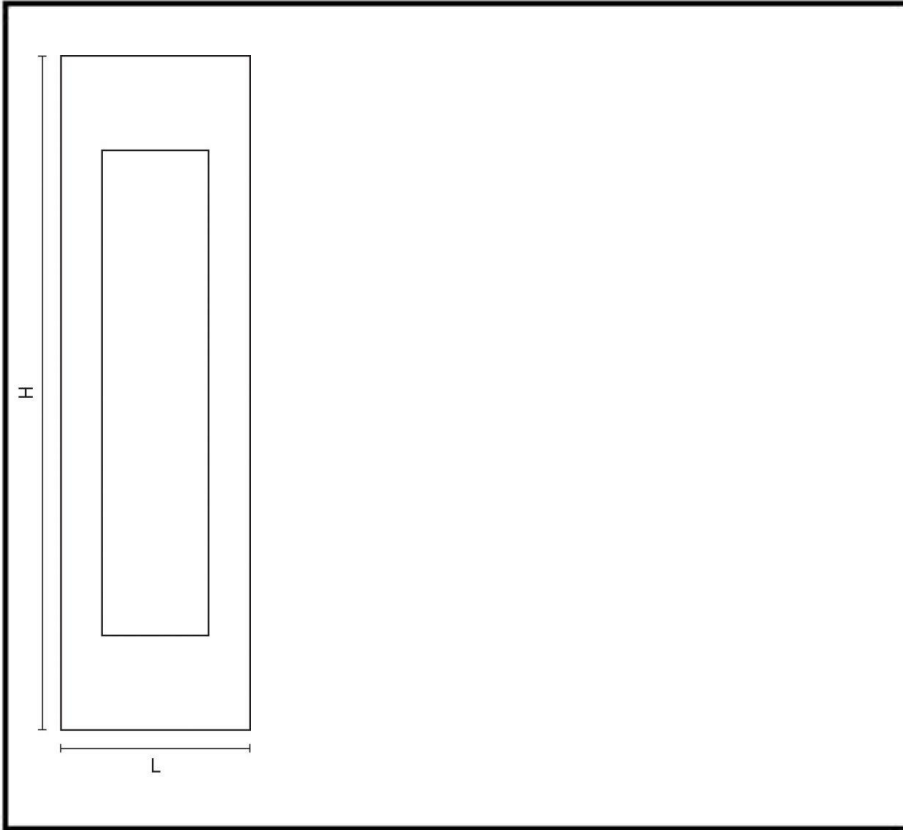

CROFT

Long Lasting Tradition

SPECIFICATION SHEET - PRODUCT CODE **1642**

PRODUCT

Upright Letter Plate 1642

Dimensions: Other sizes available are below:

Sizes:	L	H	C	Aperture:
252mm x 70mm	70	252	225	183 x 41

Please note that illustration sizes are approximations

Finishes: