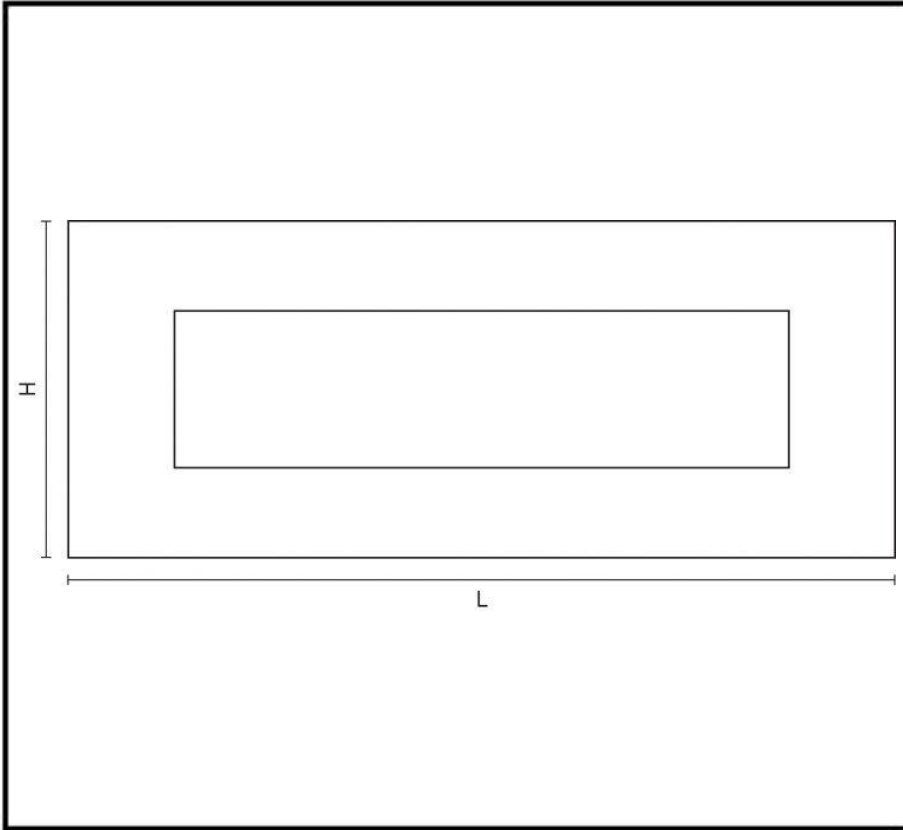

# CROFT

Long Lasting Tradition

SPECIFICATION SHEET - PRODUCT CODE **1635**

## PRODUCT

**Letter Plate 1635**

**Dimensions:** Other sizes available are below:

Sizes:	L	H	C	Aperture:
8" X 2.3/4"	203	70	185	153 x 39
10" x 3"	250	76	227	190 x 41
10" x 4"	254	102	222	187 x 47
12" x 3"	305	76	262	218 x 44
12" x 4 1/4"	305	108	269	238 x 53
13 x 3"	330	76	296	258 x 45
14" X 4.1/2"	355	112	316	270 x 51
16" X 5"	406	127	372	302 x 72

## Finishes:

Please note that illustration sizes are approximations