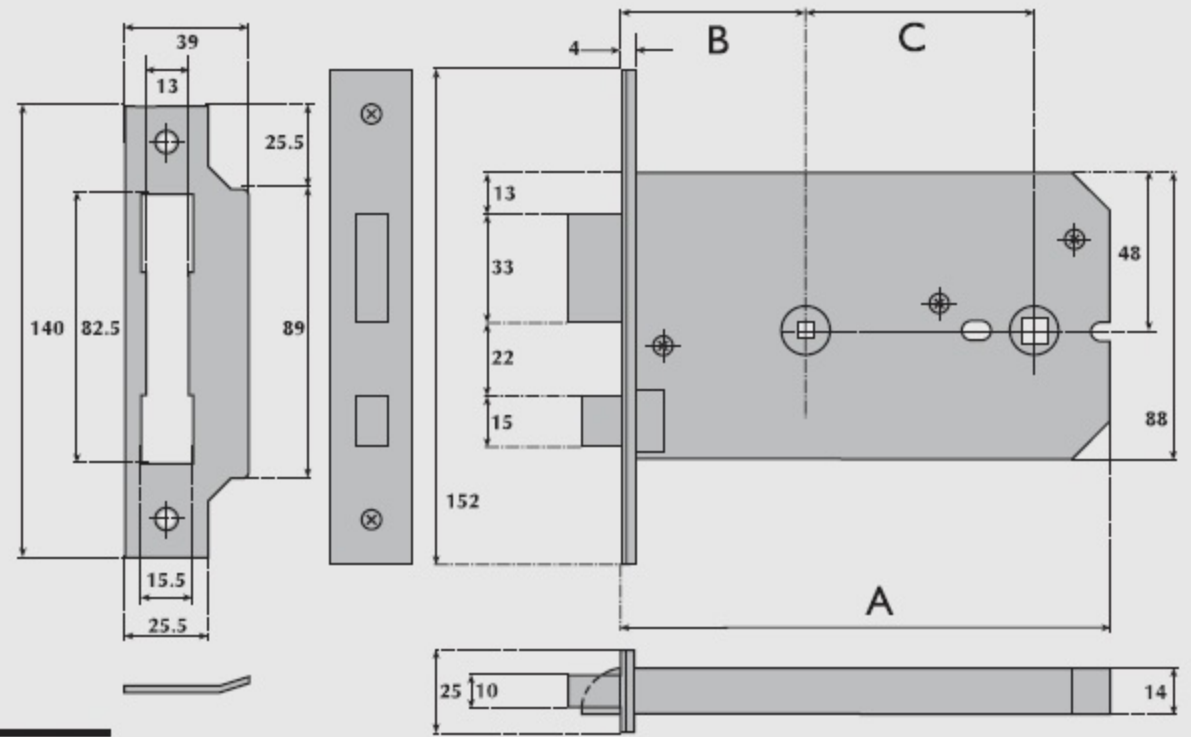

# G8026 Horizontal bathroom mortice lock

A Lockcase	B Backset	C Centres
151mm	57mm	70mm

#### CASE.

Pierced to accept 38mm centre horizontally opposed bolt through fixing furniture.