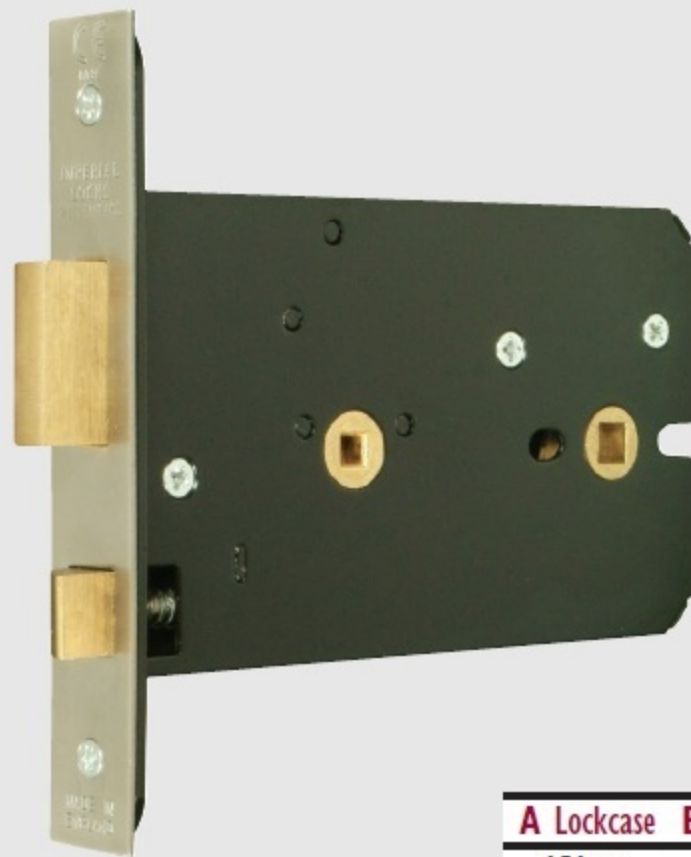

# G8026 Horizontal bathroom mortice lock

A Lockcase	B Backset	C Centres
151mm	57mm	70mm

### OPERATION:

Latchbolt operated by knob from either side.  
Deadbolt operated by turn from either side.

#### CASE.

Pierced to accept 38mm centre horizontally opposed bolt through fixing furniture.

#### LATCHBOLT.

Brass, reversible. Projection 12mm.