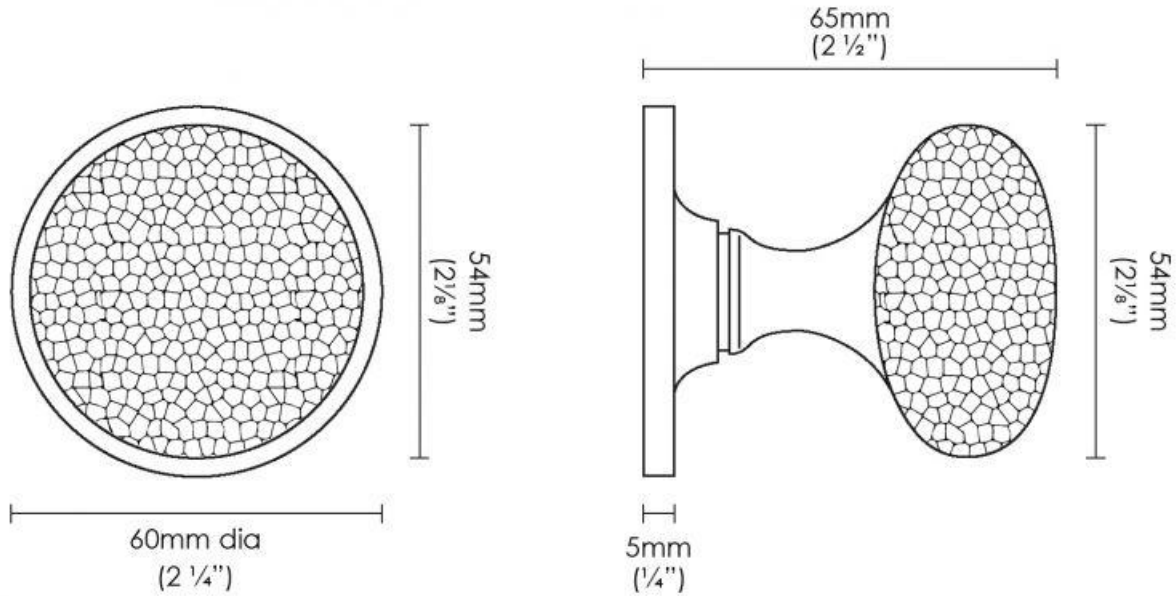

H1757 Hammered Cushion Knob Furniture

Supplied with 4 x Wood Screws per Rose and Spindle.

All imperial dimensions are rounded to the nearest 1/8".

Available finishes and patinas

Croft Architectural Hardware Ltd, 23 Lower Lichfield Street, Willenhall, West Midlands, England, WV13 1QQ