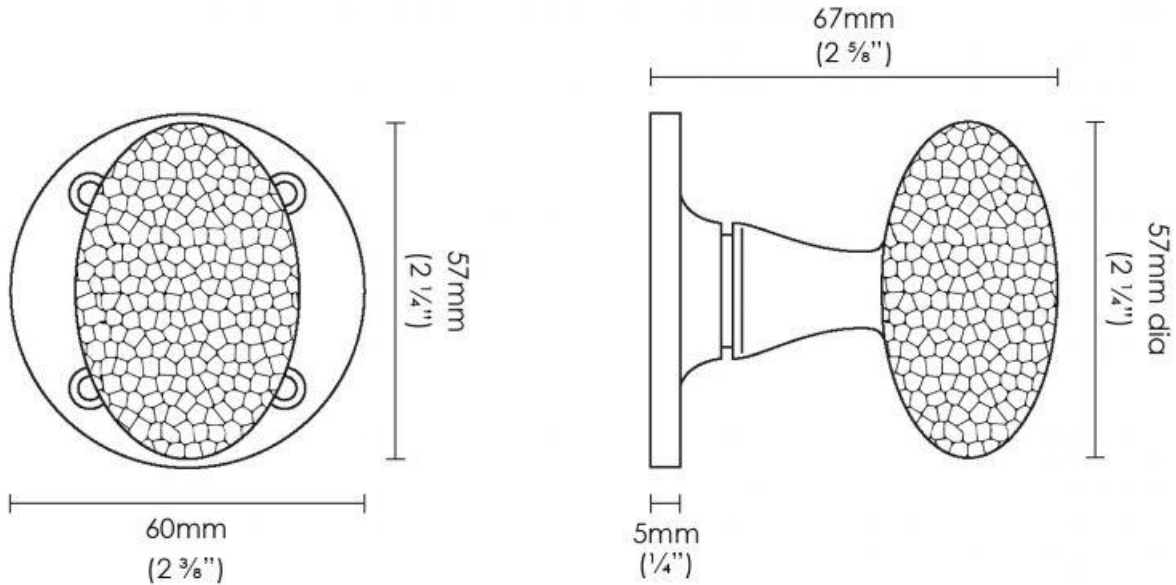

## H1754 Hammered Oval Mortice Knob Furniture

Supplied with 4 x Wood Screws per Rose and Plain Spindle.

All imperial dimensions are rounded to the nearest 1/8".

Rim version also available H1754R.