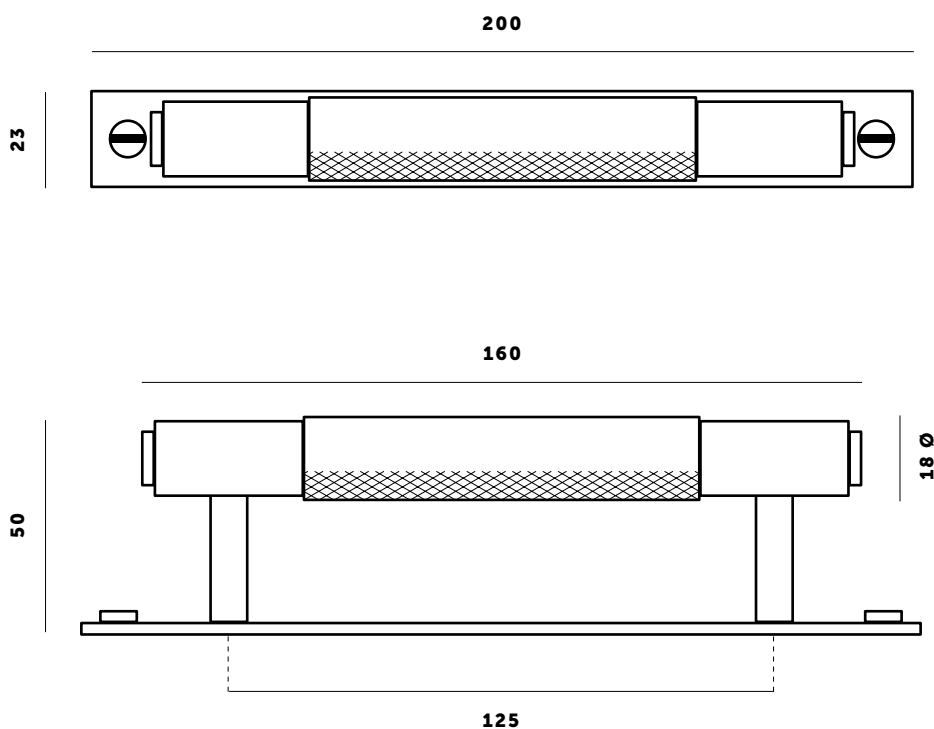

BUSTER + PUNCH

PULL BAR / PLATE / SMALL

TECH SPEC

FINISH	SKU	ALSO INCLUDED:
Steel	UK-PB-HP-160-ST-A	2x M5 x 30 mm screw* 2x Washer 2 pcs 2 pcs Handle is fitted from behind cabinet door and can not be front face fitted.
Brass	UK-PB-HP-160-BR-A	
Smoked Bronze	UK-PB-HP-160-SM-A	
Black	UK-PB-HP-160-BL-A	

CARE INSTRUCTIONS

Wipe with damp cloth with no loose hairs, avoid using any chemicals. Please note all finishes are prone to aging.

* Fits doors & draws of max 20 mm.