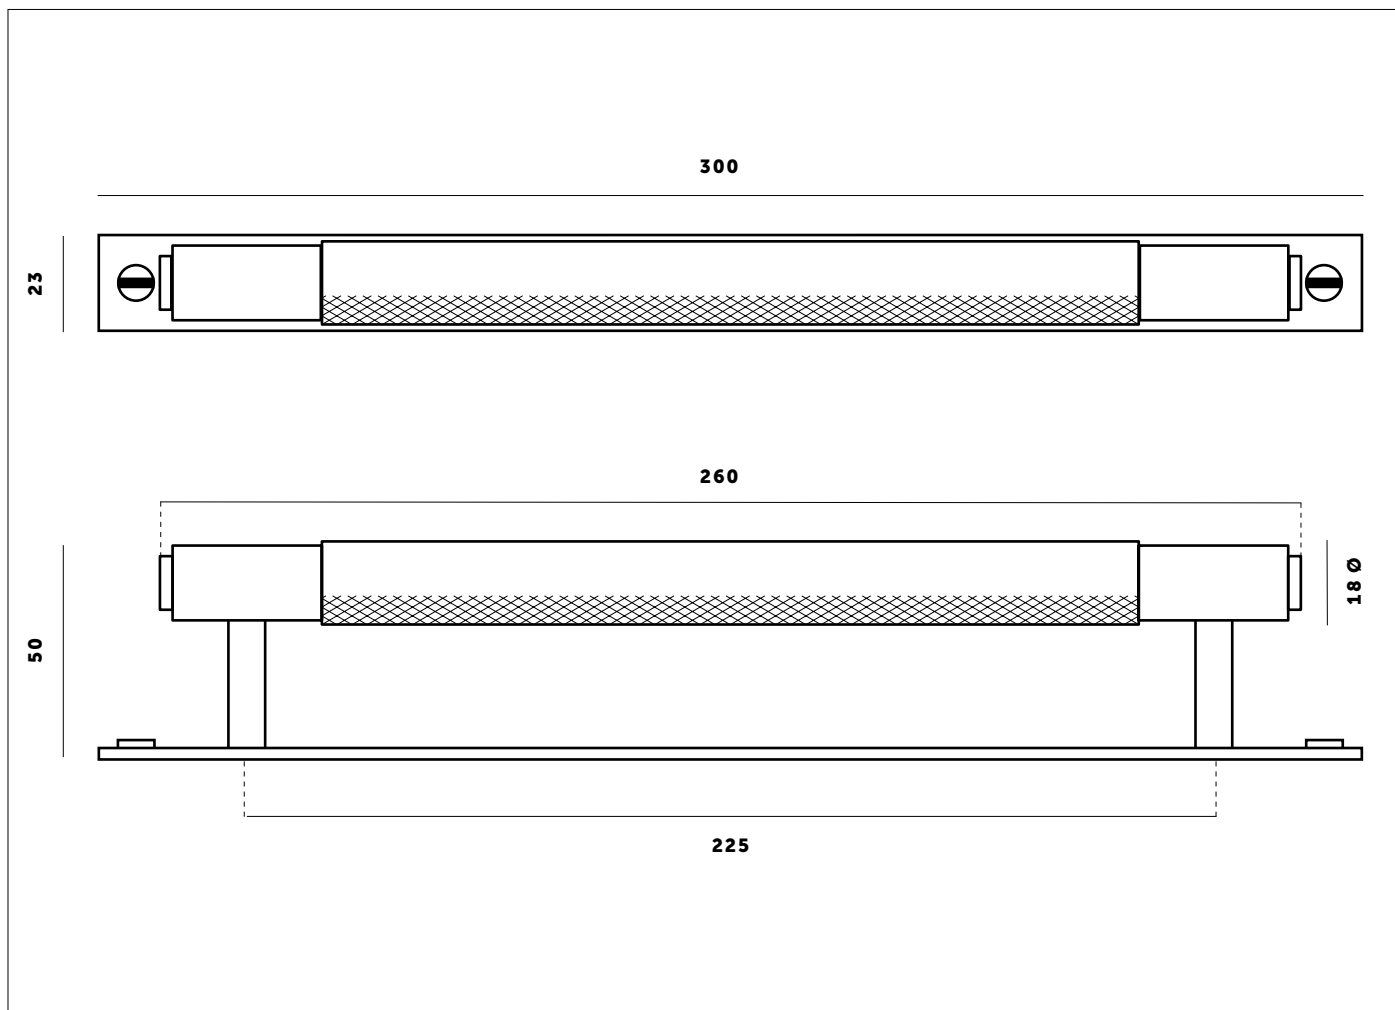

BUSTER + PUNCH

PULL BAR / PLATE / MEDIUM

TECH SPEC

FINISH	SKU	ALSO INCLUDED:
Steel	UK-PB-HP-260-ST-A	2x M5 x 30 mm screw* 2x Washer 2 pcs 2 pcs
Brass	UK-PB-HP-260-BR-A	
Smoked Bronze	UK-PB-HP-260-SM-A	
Black	UK-PB-HP-260-BL-A	
		Handle is fitted from behind cabinet door and can not be front face fitted.

CARE INSTRUCTIONS

Wipe with damp cloth with no loose hairs, avoid using any chemicals. Please note all finishes are prone to aging.

* Fits doors & draws of max 20 mm.