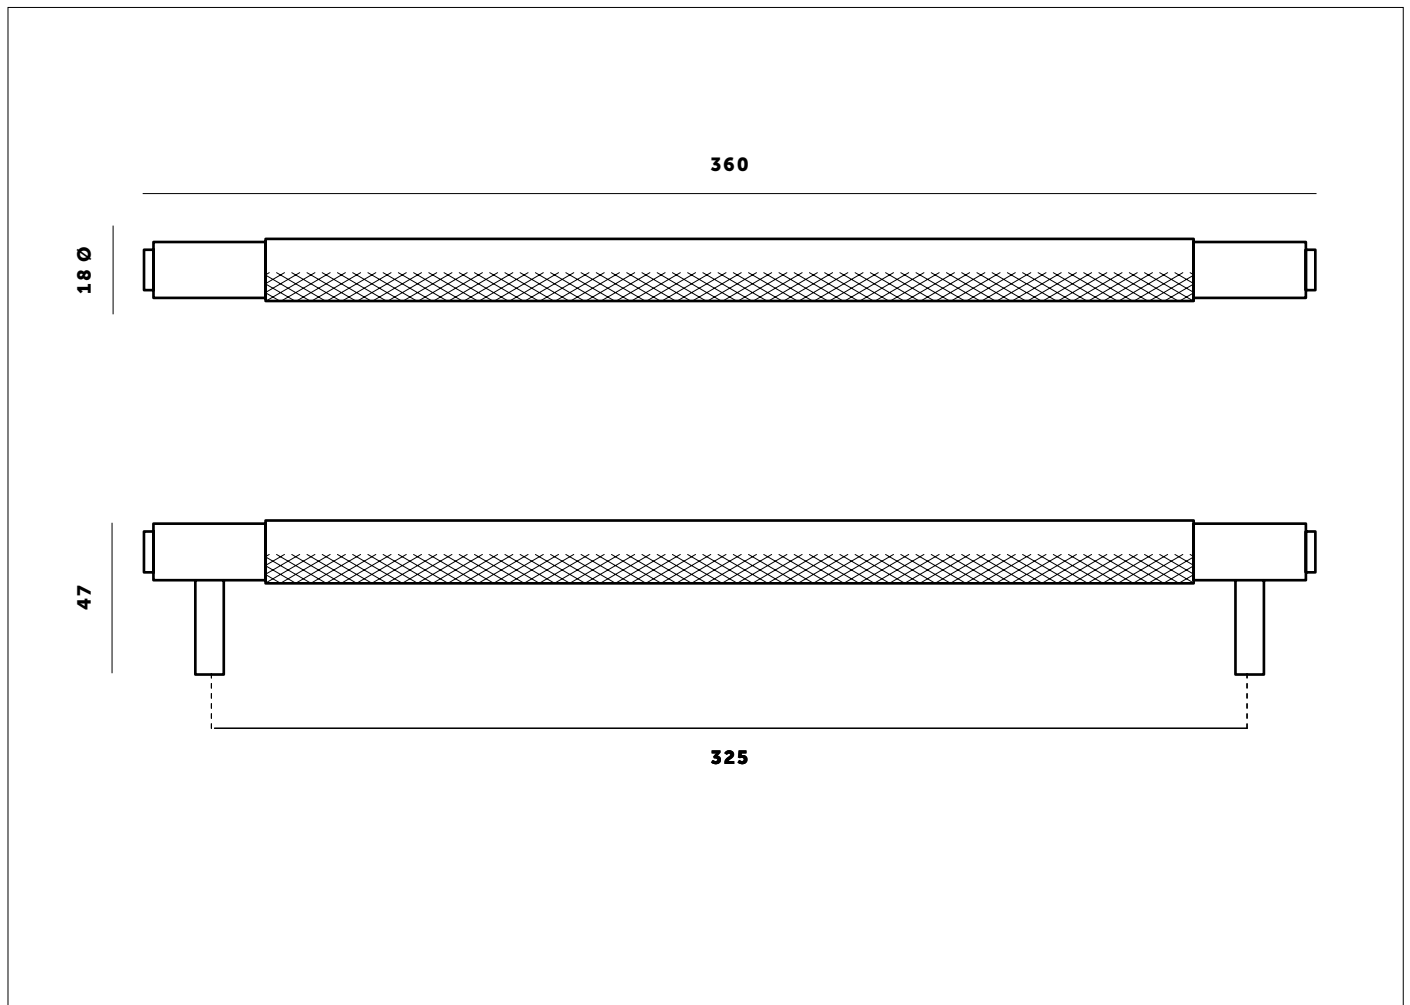

CARE INSTRUCTIONS

Wipe with damp cloth with no loose hairs, avoid using any chemicals. Please note all finishes are prone to aging.

* Fits doors & draws of max 20 mm.

BUSTER + PUNCH

PULL BAR / LARGE

TECH SPEC

FINISH	SKU	ALSO INCLUDED:
 Steel	UK-PB-H-360-ST-A	2x M5 x 30 mm screw* 2x Washer   2 pcs 2 pcs
 Brass	UK-PB-H-360-BR-A	
 Smoked Bronze	UK-PB-H-360-SM-A	
 Black	UK-PB-H-360-BL-A	
		Handle is fitted from behind cabinet door and can not be front face fitted.