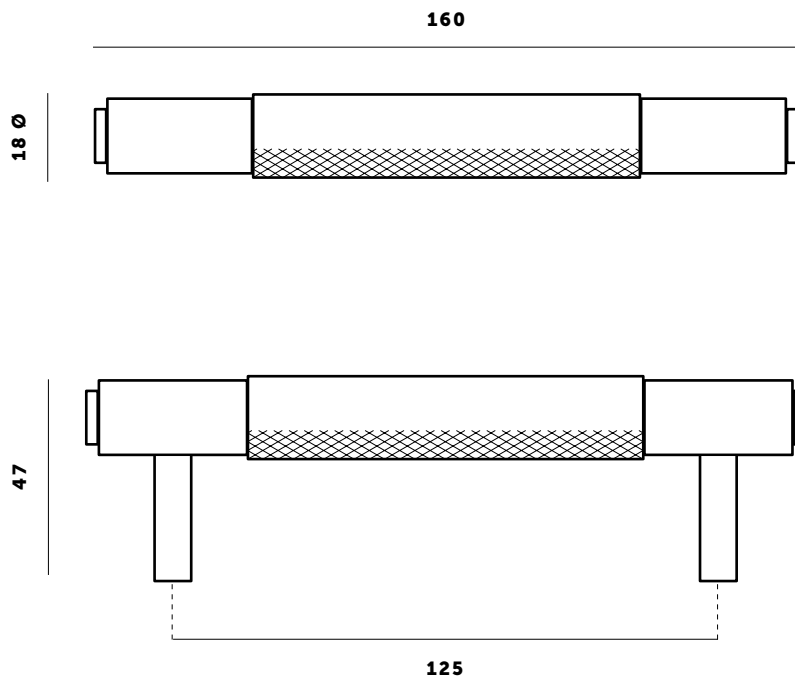

BUSTER + PUNCH

PULL BAR

TECH SPEC

PULL BAR

A Pull Bar Handle made from solid metal. A solid bar with diamond-cut knurled handle detailing, ensuring pleasure with every touch. Works great on cabinet doors, wardrobe drawers, cupboards, kitchen units and just about anything that can open. Available in 4 metal finish combinations using brushed brass, steel, smoked bronze & satin black metal. Available complete with a rectangular plate and penny buttons or just nude.

busterandpunch.com
info@busterandpunch.com

BUSTER + PUNCH

PULL BAR / SMALL

TECH SPEC

FINISH	SKU	ALSO INCLUDED:
 Steel	UK-PB-H-160-ST-A	2x M5 x 30 mm screw* 2x Washer  2 pcs 2 pcs
 Brass	UK-PB-H-160-BR-A	
 Smoked Bronze	UK-PB-H-160-SM-A	
 Black	UK-PB-H-160-BL-A	
		Handle is fitted from behind cabinet door and can not be front face fitted.

CARE INSTRUCTIONS

Wipe with damp cloth with no loose hairs, avoid using any chemicals. Please note all finishes are prone to aging.

* Fits doors & draws of max 20 mm.

PULL BAR / MEDIUM
TECH SPEC

FINISH	SKU	ALSO INCLUDED:
Steel	UK-PB-H-260-ST-A	2x M5 x 30 mm screw* 2x Washer  2 pcs 2 pcs Handle is fitted from behind cabinet door and can not be front face fitted.
Brass	UK-PB-H-260-BR-A	
Smoked Bronze	UK-PB-H-260-SM-A	
Black	UK-PB-H-260-BL-A	

FINISH	SKU	ALSO INCLUDED:
 Steel	UK-PB-H-360-ST-A	2x M5 x 30 mm screw* 2x Washer   2 pcs 2 pcs
 Brass	UK-PB-H-360-BR-A	
 Smoked Bronze	UK-PB-H-360-SM-A	
 Black	UK-PB-H-360-BL-A	
		Handle is fitted from behind cabinet door and can not be front face fitted.