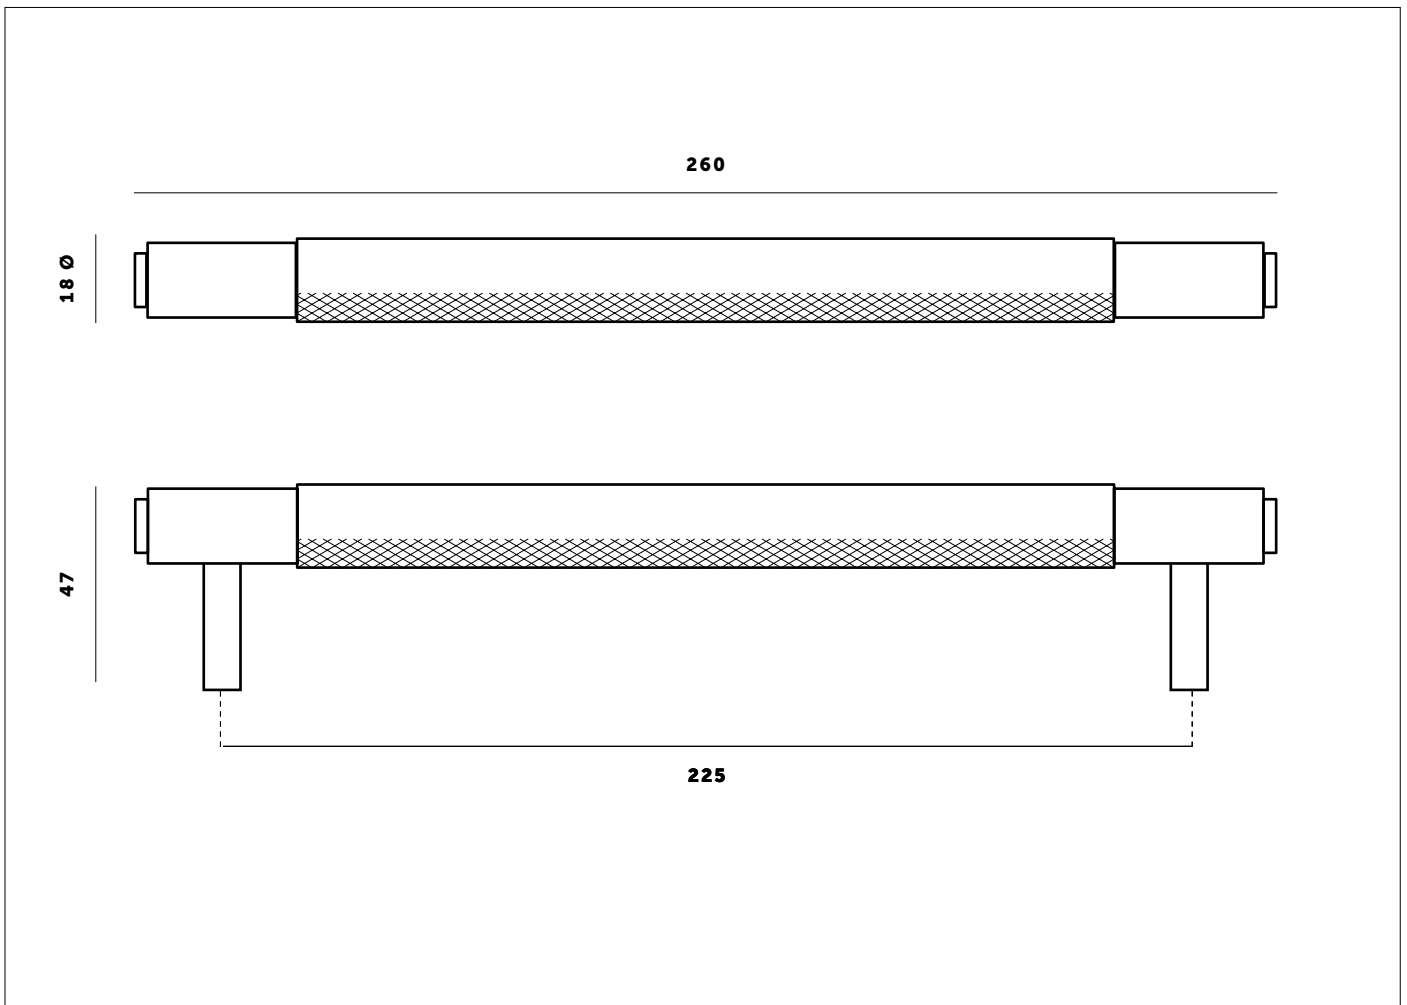

BUSTER + PUNCH

PULL BAR

TECH SPEC

PULL BAR

A Pull Bar Handle made from solid metal. A solid bar with diamond-cut knurled handle detailing, ensuring pleasure with every touch. Works great on cabinet doors, wardrobe drawers, cupboards, kitchen units and just about anything that can open. Available in 4 metal finish combinations using brushed brass, steel, smoked bronze & satin black metal. Available complete with a rectangular plate and penny buttons or just nude.

busterandpunch.com
info@busterandpunch.com

BUSTER + PUNCH

PULL BAR / SMALL

TECH SPEC

FINISH	SKU	ALSO INCLUDED:
 Steel	UK-PB-H-160-ST-A	2x M5 x 30 mm screw* 2x Washer  2 pcs 2 pcs
 Brass	UK-PB-H-160-BR-A	
 Smoked Bronze	UK-PB-H-160-SM-A	
 Black	UK-PB-H-160-BL-A	
		Handle is fitted from behind cabinet door and can not be front face fitted.

CARE INSTRUCTIONS

Wipe with damp cloth with no loose hairs, avoid using any chemicals. Please note all finishes are prone to aging.

* Fits doors & draws of max 20 mm.

PULL BAR / MEDIUM
TECH SPEC

FINISH	SKU	ALSO INCLUDED:
Steel	UK-PB-H-260-ST-A	2x M5 x 30 mm screw* 2x Washer  2 pcs 2 pcs Handle is fitted from behind cabinet door and can not be front face fitted.
Brass	UK-PB-H-260-BR-A	
Smoked Bronze	UK-PB-H-260-SM-A	
Black	UK-PB-H-260-BL-A	