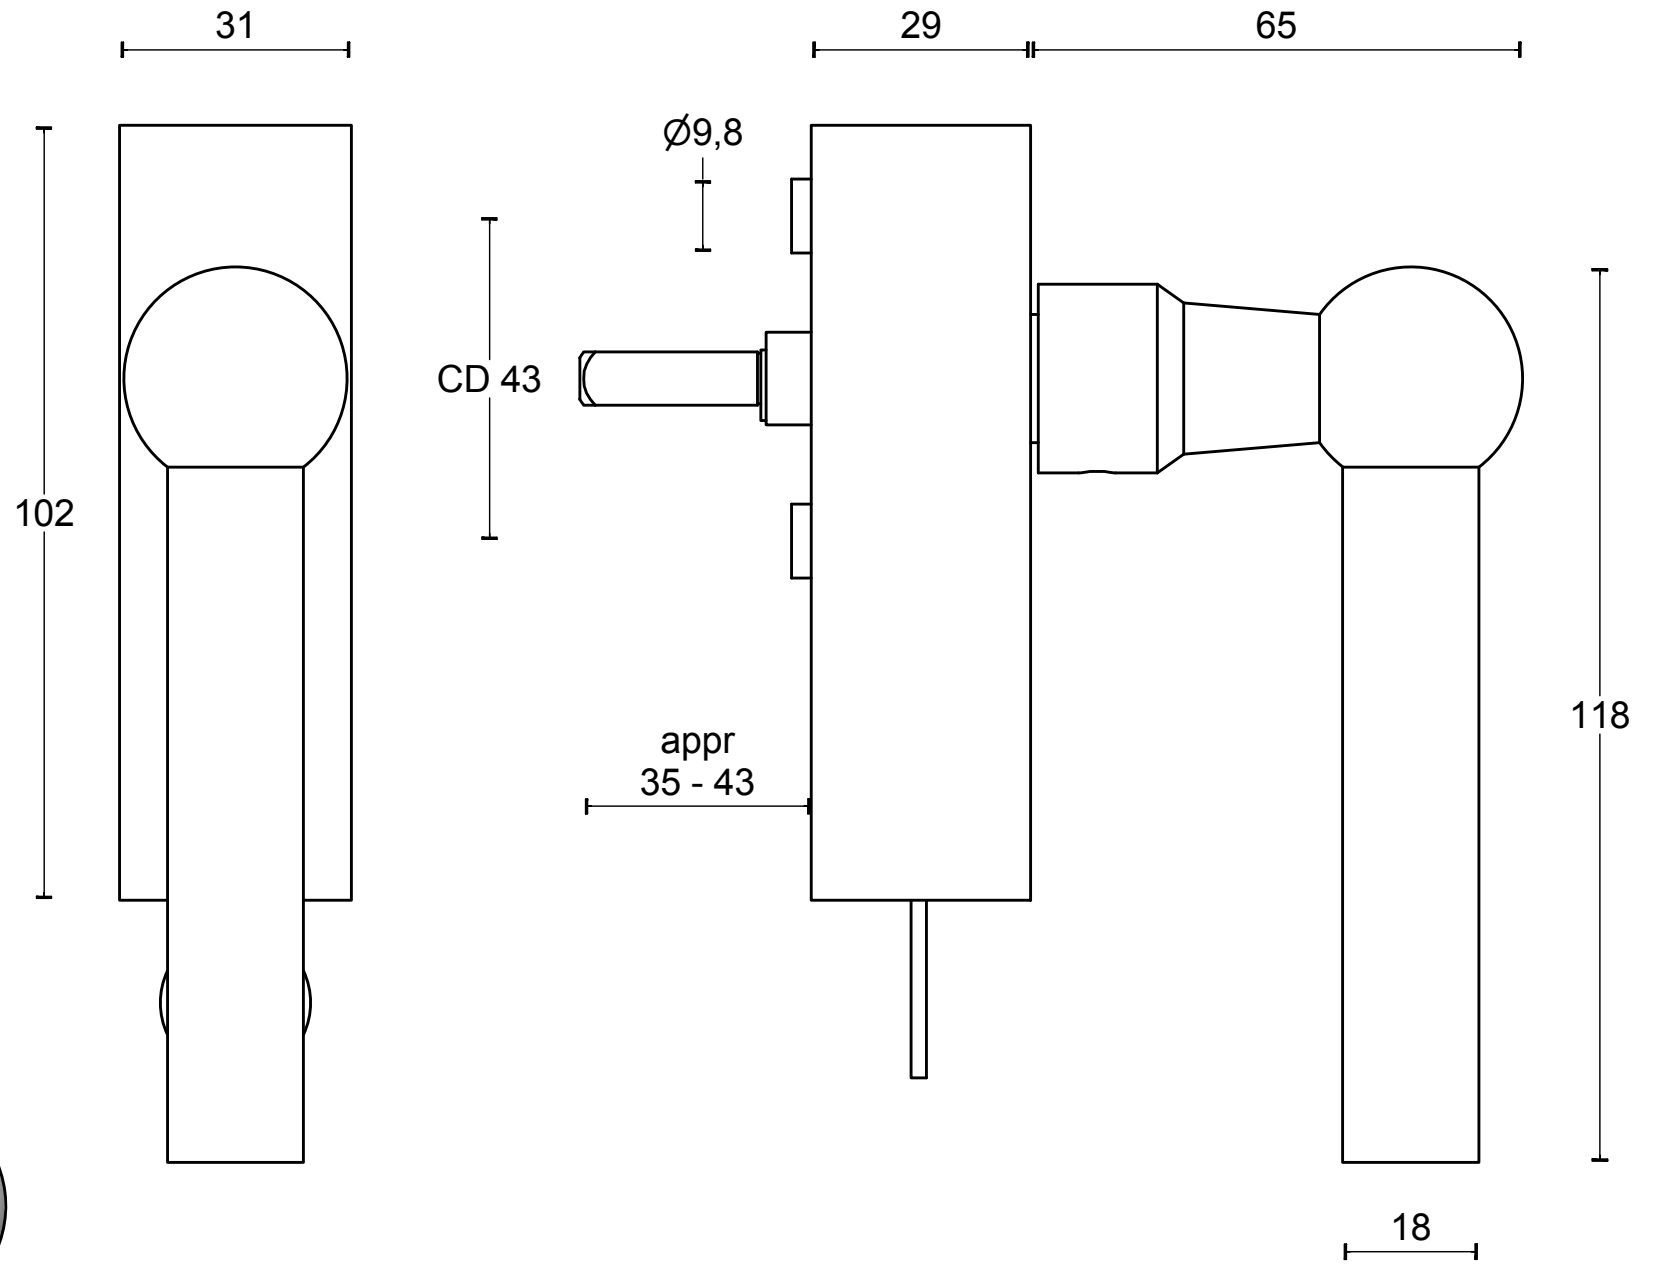

FVL125-DKLOCK

locking tilt and turn
window handle
stainless steel

FORMANI®		Part number:	
Doc no.: 1503D071 FVL125-DKLOCK V01.dwg		FVL125-DKLOCK	Format:
Drawn by: Christian Brimbois	Creation date: 1-9-2017		A3
FORMANI HOLLAND B.V. EUROPALAAN 12 6199 AB MAASTRICHT-AIRPORT NL T +31 (0)43 308 90 00 INFO@FORMANI.COM FORMANI.COM			