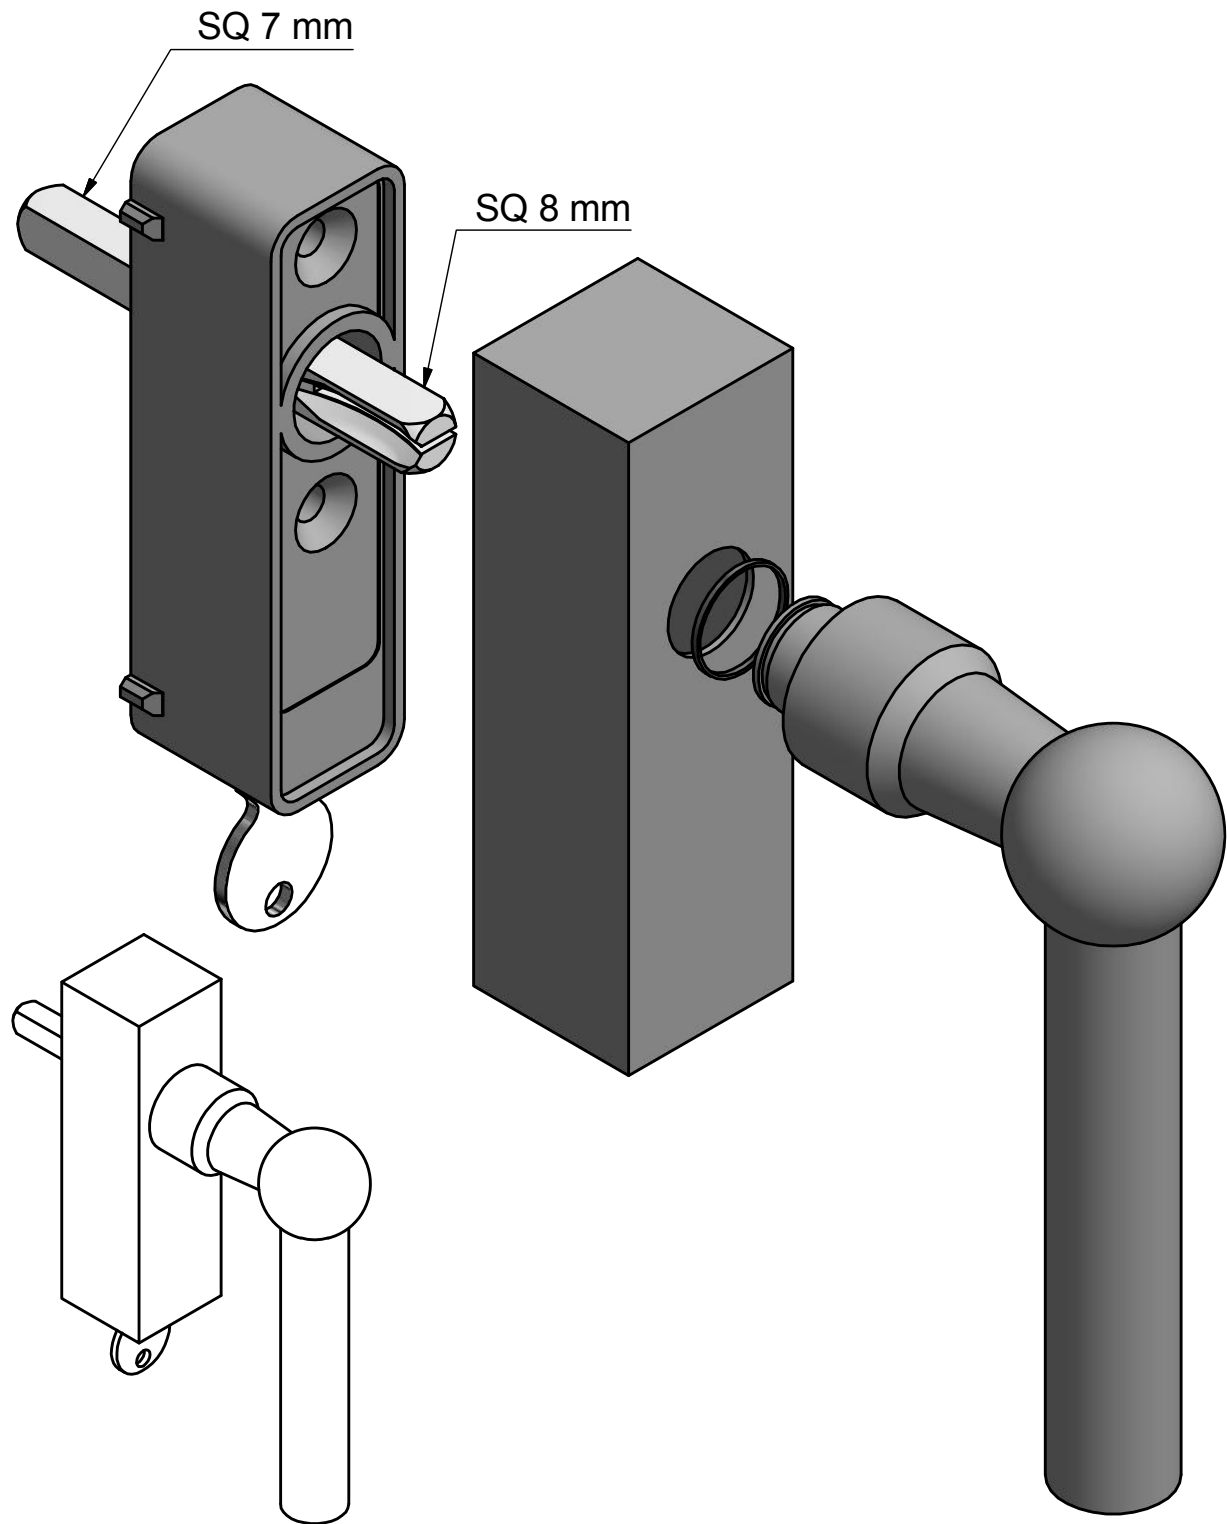

FVL125-DKLOCK

locking tilt and turn
window handle
stainless steel

FORMANI®		Part number:	
Doc no.: 1503D071 FVL125-DKLOCK V01.dwg		FVL125-DKLOCK	Format:
Drawn by: Christian Brimbois	Creation date: 1-9-2017		A3
FORMANI HOLLAND B.V. EUROPALAAN 12 6199 AB MAASTRICHT-AIRPORT NL T +31 (0)43 308 90 00 INFO@FORMANI.COM FORMANI.COM			