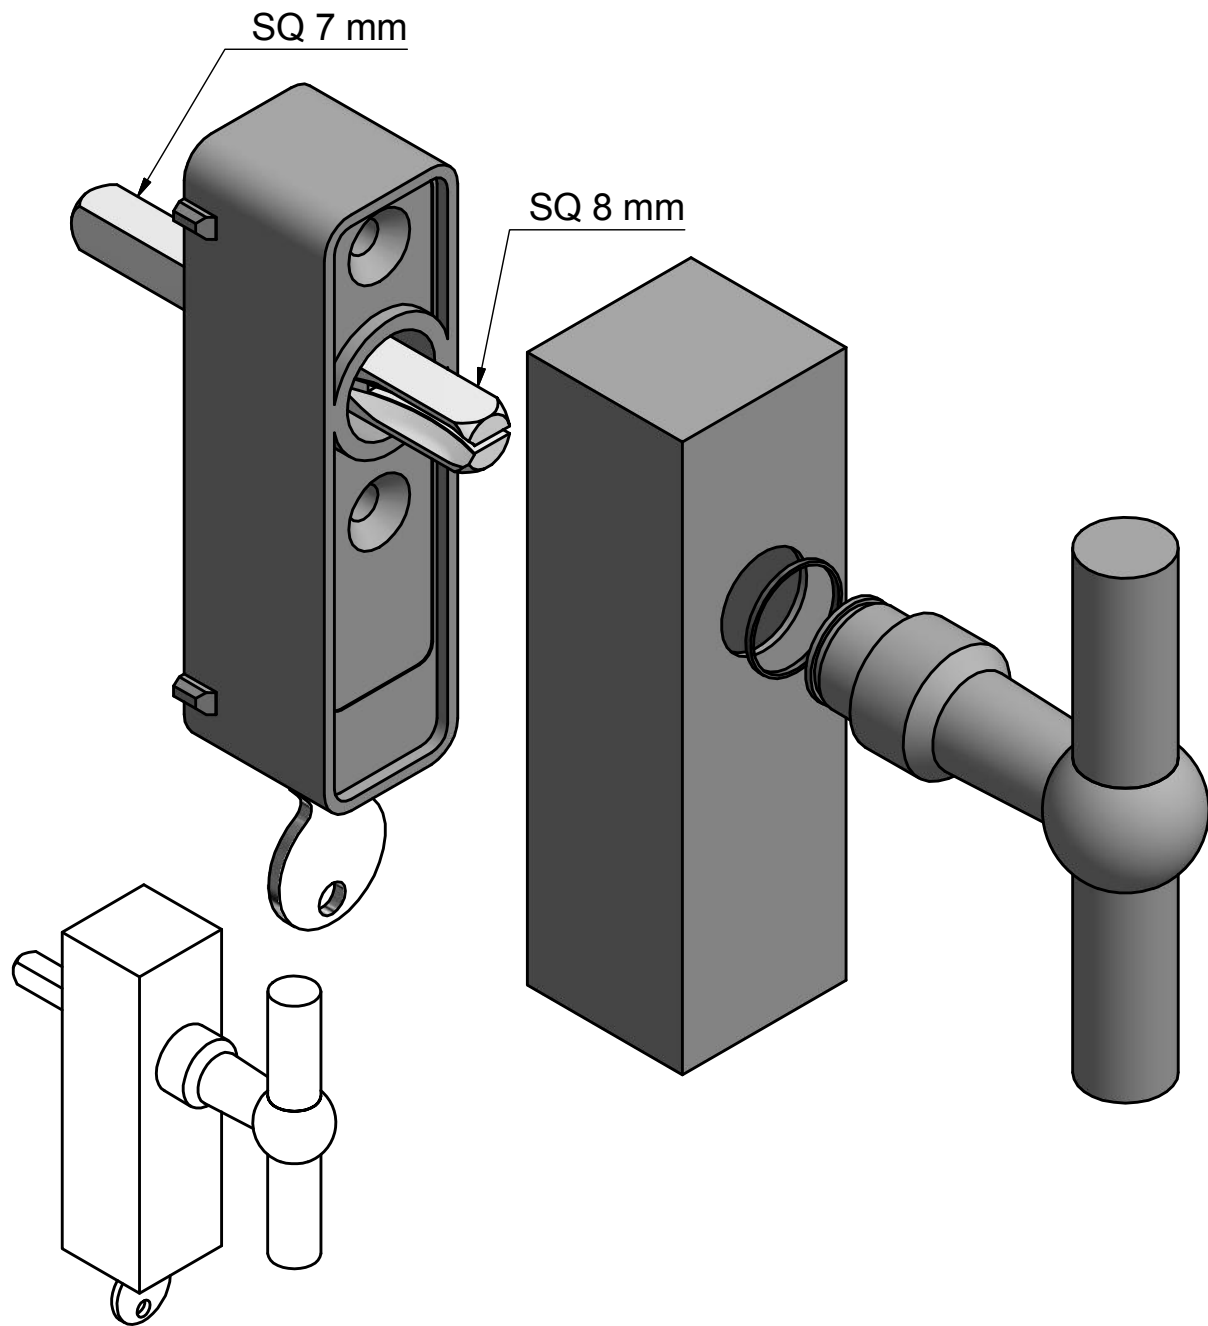

FVT85-DKLOCK

locking tilt and turn
window handle
stainless steel

FORMANI®		Part number:	
Doc no.: 1503D070 FVT85-DKLOCK V01.dwg		Description:	
Drawn by: Christian Brimbois	Creation date: 1-9-2017	FVT85-DKLOCK	
FORMANI HOLLAND B.V. EUROPALAAN 12 6199 AB MAASTRICHT-AIRPORT NL T +31 (0)43 308 90 00 INFO@FORMANI.COM FORMANI.COM		A3	