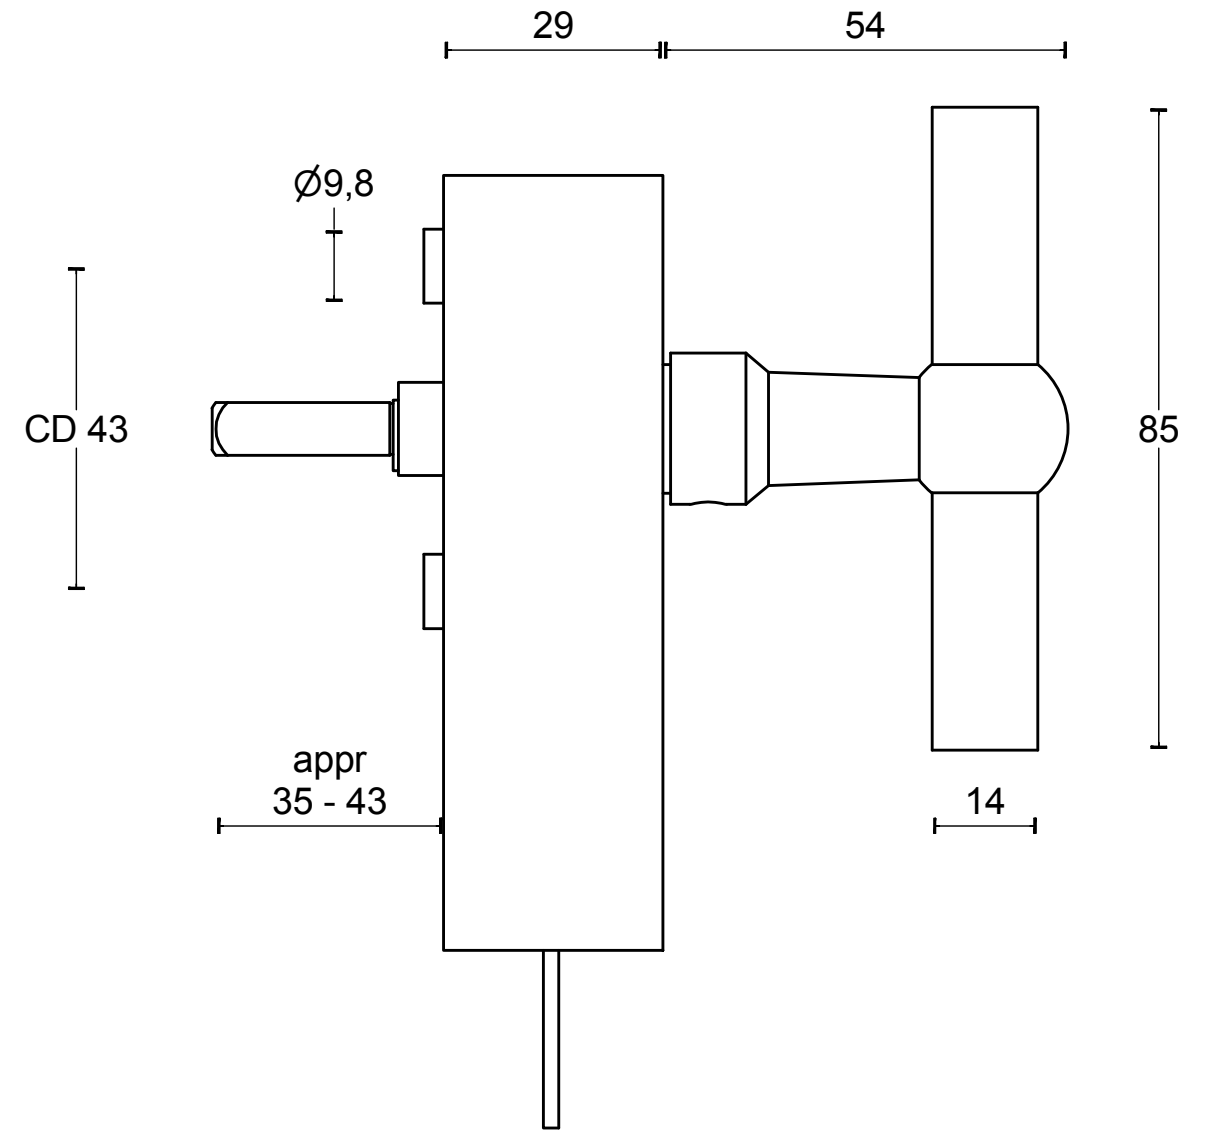

FVT85-DKLOCK

locking tilt and turn
window handle
stainless steel

FORMANI®		Part number:	
Doc no.: 1503D070 FVT85-DKLOCK V01.dwg		Description:	
Drawn by: Christian Brimbois	Creation date: 1-9-2017	FVT85-DKLOCK	
FORMANI HOLLAND B.V. EUROPALAAN 12 6199 AB MAASTRICHT-AIRPORT NL T +31 (0)43 308 90 00 INFO@FORMANI.COM FORMANI.COM		A3	