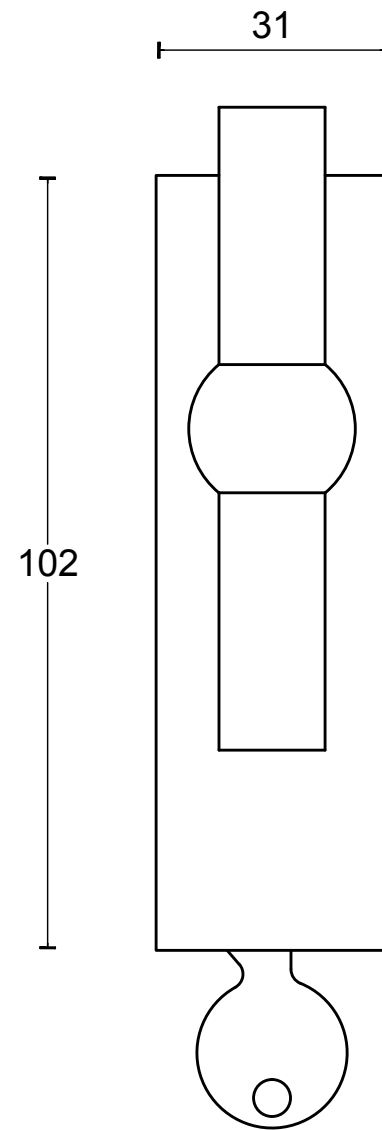

FVT85-DKLOCK

locking tilt and turn
window handle
stainless steel

FORMANI®		Part number:	
Doc no.: 1503D070 FVT85-DKLOCK V01.dwg		Description:	
Drawn by: Christian Brimbois	Creation date: 1-9-2017	FVT85-DKLOCK	
FORMANI HOLLAND B.V. EUROPALAAN 12 6199 AB MAASTRICHT-AIRPORT NL T +31 (0)43 308 90 00 INFO@FORMANI.COM FORMANI.COM		A3	