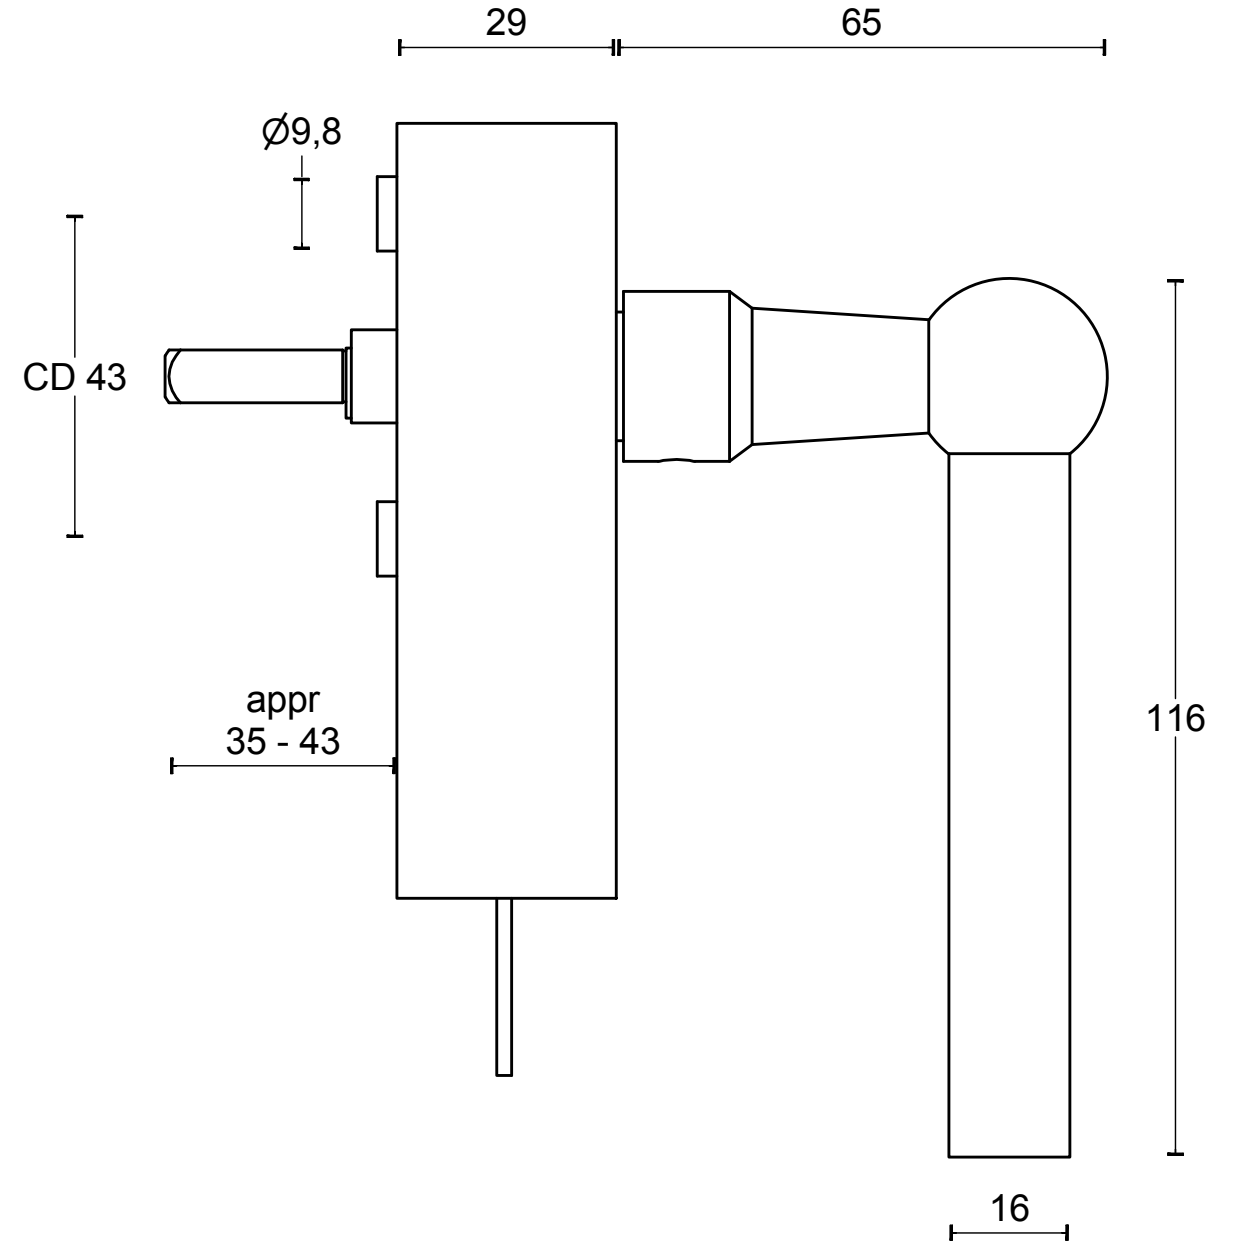

FVL110-DKLOCK

locking tilt and turn
window handle
stainless steel

FORMANI®		Part number:	
Doc no.: 1503D067 FVL110-DKLOCK V01.dwg		FVL110-DKLOCK	Format:
Drawn by: Christian Brimbois	Creation date: 1-9-2017		A3
FORMANI HOLLAND B.V. EUROPALAAN 12 6199 AB MAASTRICHT-AIRPORT NL T +31 (0)43 308 90 00 INFO@FORMANI.COM FORMANI.COM			