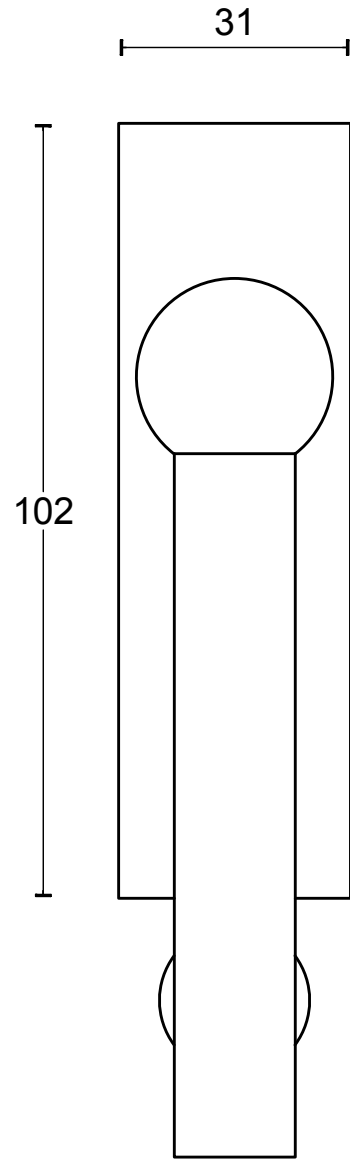

FVL110-DKLOCK

locking tilt and turn
window handle
stainless steel

FORMANI®		Part number:	
Doc no.: 1503D067 FVL110-DKLOCK V01.dwg		FVL110-DKLOCK	Format:
Drawn by: Christian Brimbois	Creation date: 1-9-2017		A3
FORMANI HOLLAND B.V. EUROPALAAN 12 6199 AB MAASTRICHT-AIRPORT NL T +31 (0)43 308 90 00 INFO@FORMANI.COM FORMANI.COM			