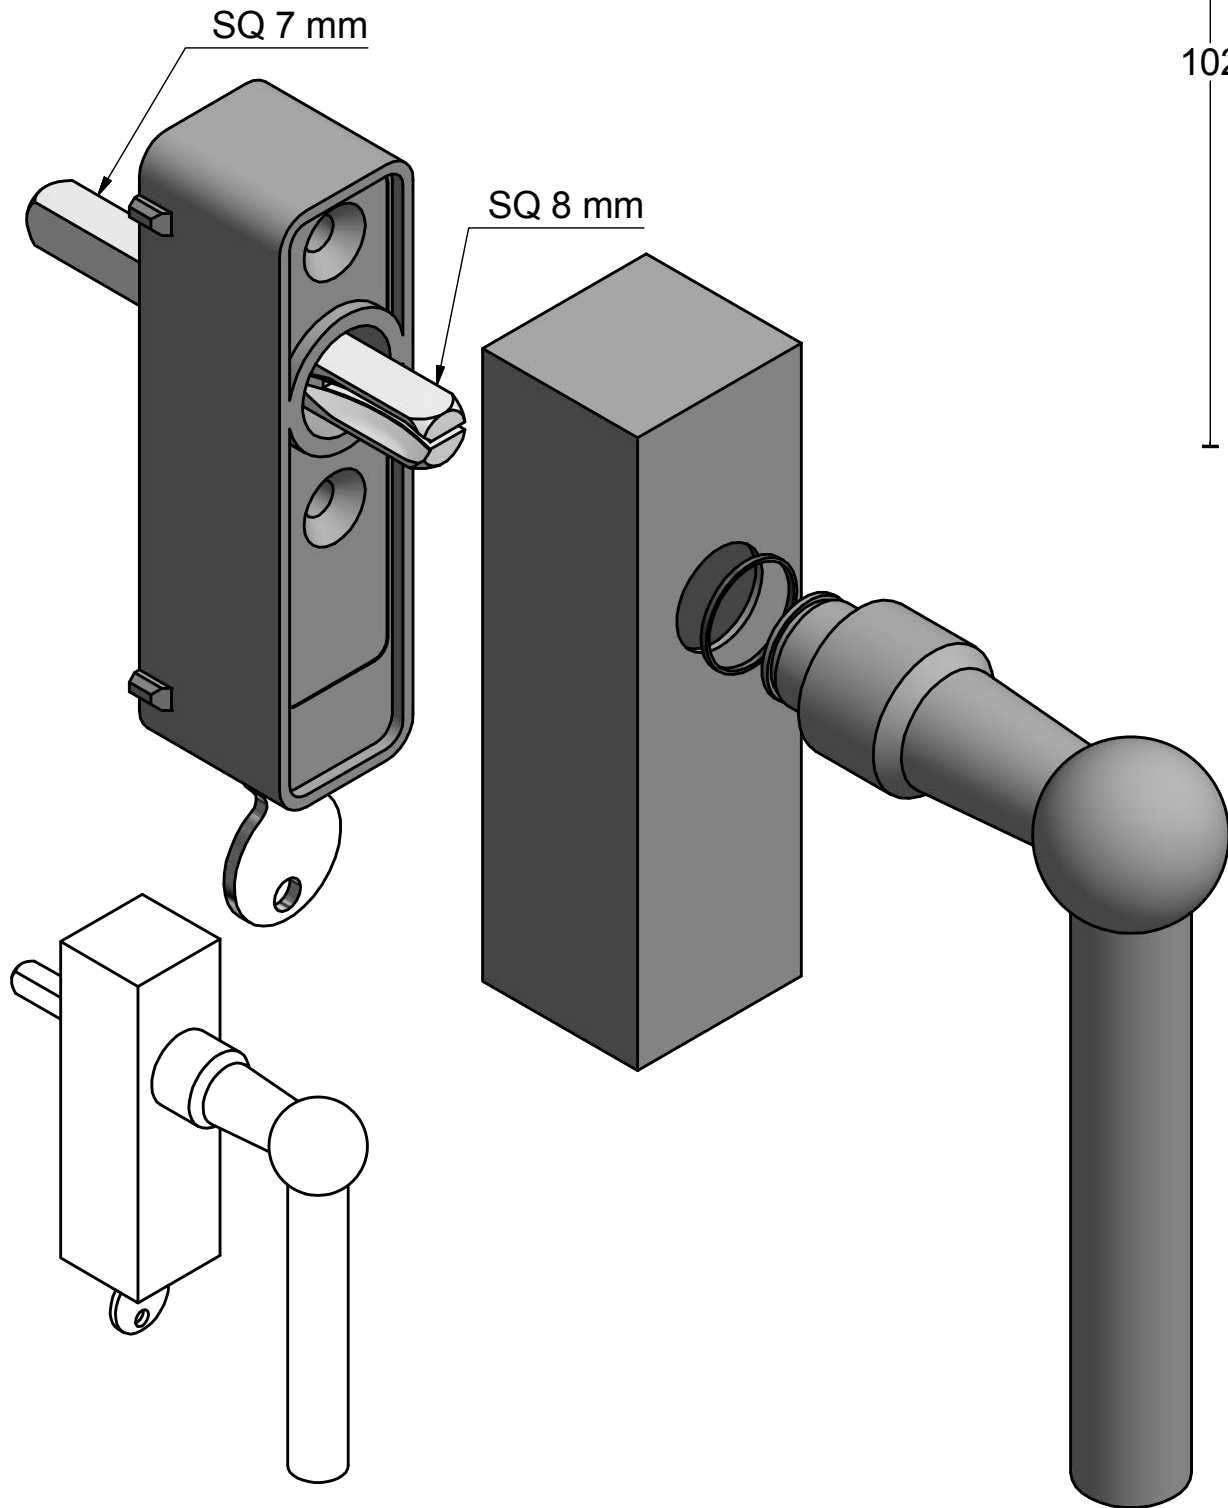

FVL110-DKLOCK

locking tilt and turn
window handle
stainless steel

FORMANI®		Part number:	
Doc no.: 1503D067 FVL110-DKLOCK V01.dwg		FVL110-DKLOCK	Format:
Drawn by: Christian Brimbois	Creation date: 1-9-2017		A3
FORMANI HOLLAND B.V. EUROPALAAN 12 6199 AB MAASTRICHT-AIRPORT NL T +31 (0)43 308 90 00 INFO@FORMANI.COM FORMANI.COM			