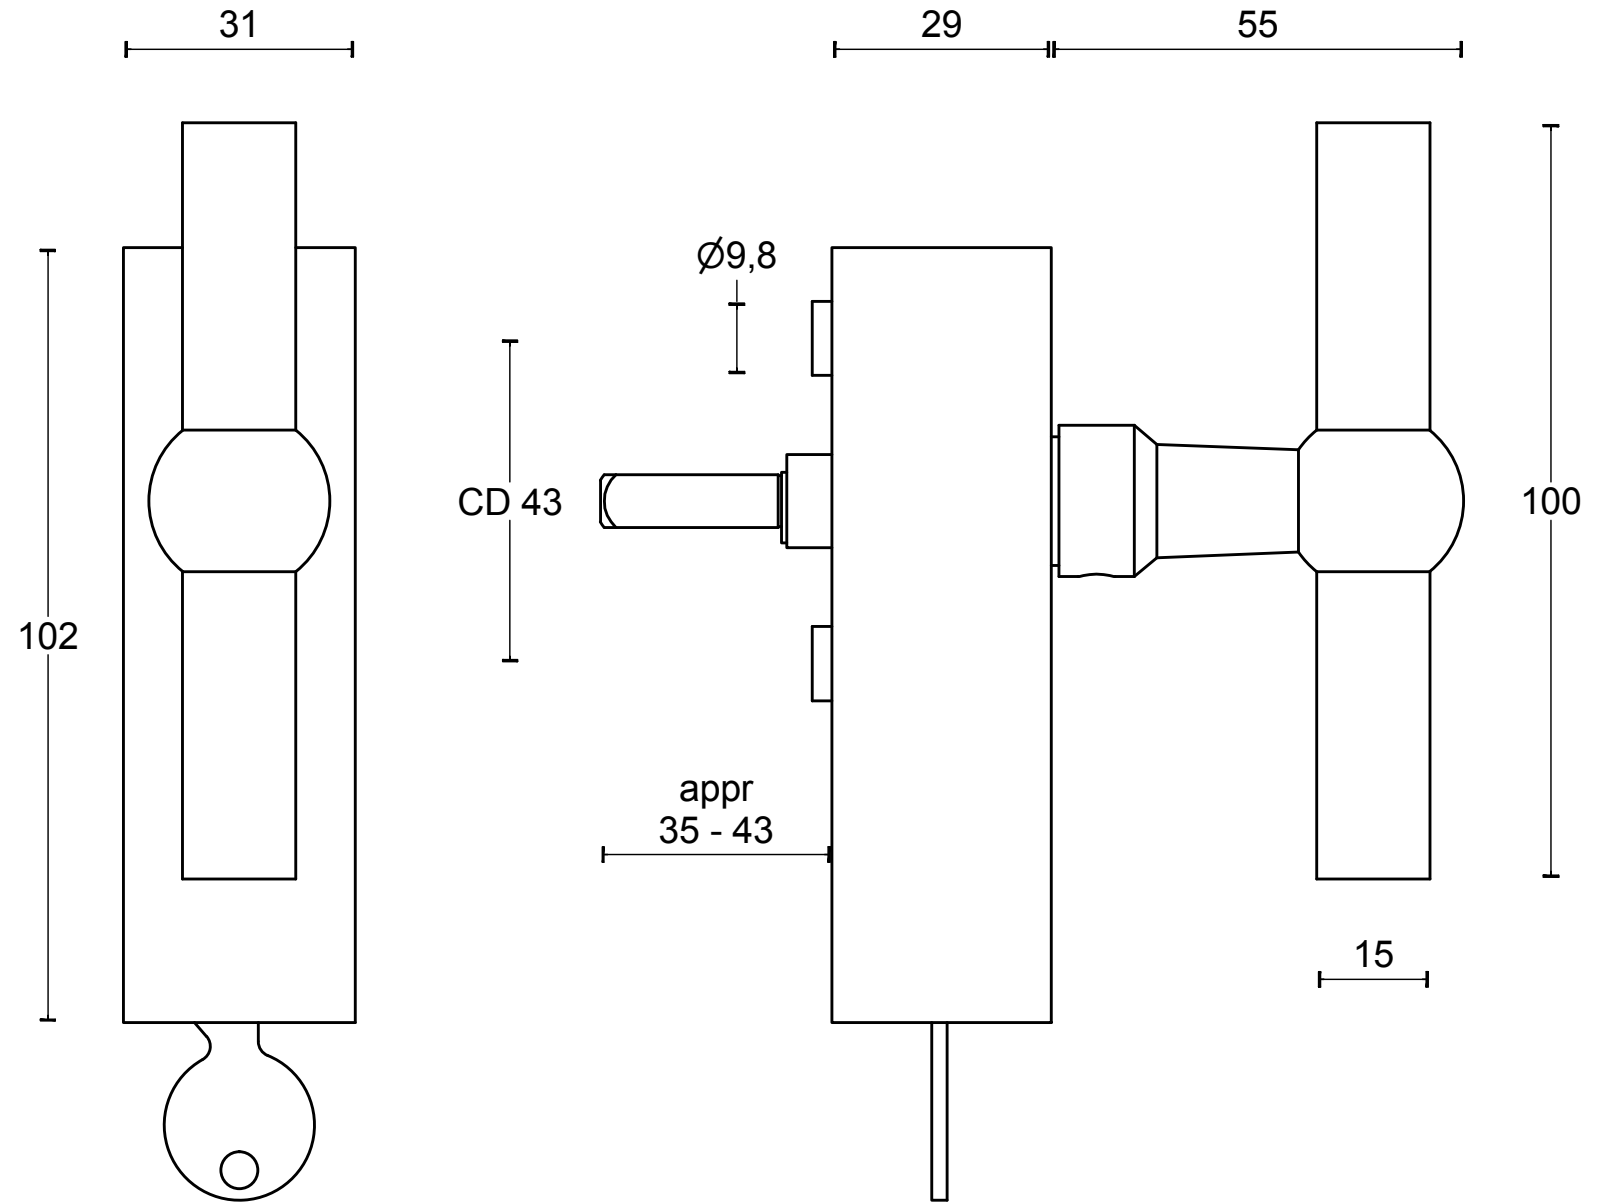

FVT100-DKLOCK

locking tilt and turn
window handle
stainless steel

FORMANI®		Part number:	
		Description:	
Doc no.:	1503D066 FVT100-DKLOCK V01.dwg	FVT100-DKLOCK	Format:
Drawn by:	Christian Brimbois		Creation date:
FORMANI HOLLAND B.V. EUROPALAAN 12 6199 AB MAASTRICHT-AIRPORT NL T +31 (0)43 308 90 00 INFO@FORMANI.COM FORMANI.COM		A3	