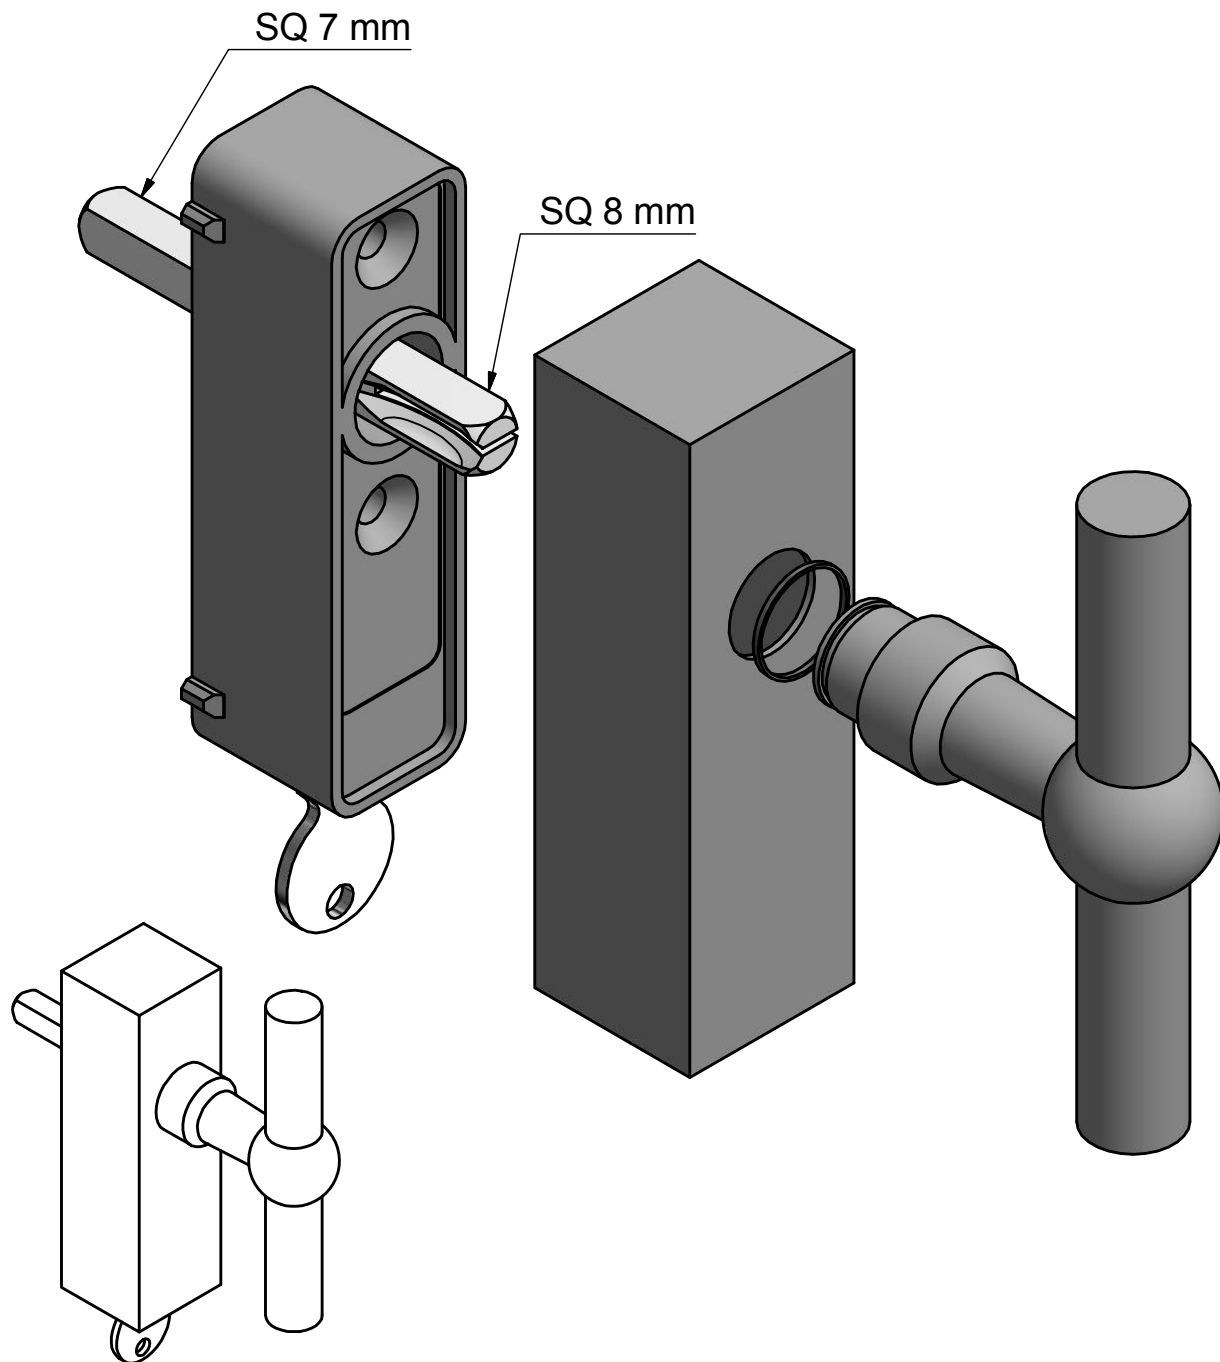

FVT100-DKLOCK

locking tilt and turn
window handle
stainless steel

FORMANI®		Part number:	
		Description:	
Doc no.:	1503D066 FVT100-DKLOCK V01.dwg	FVT100-DKLOCK	Format:
Drawn by:	Christian Brimbois		Creation date:
FORMANI HOLLAND B.V. EUROPALAAN 12 6199 AB MAASTRICHT-AIRPORT NL T +31 (0)43 308 90 00 INFO@FORMANI.COM FORMANI.COM		A3	