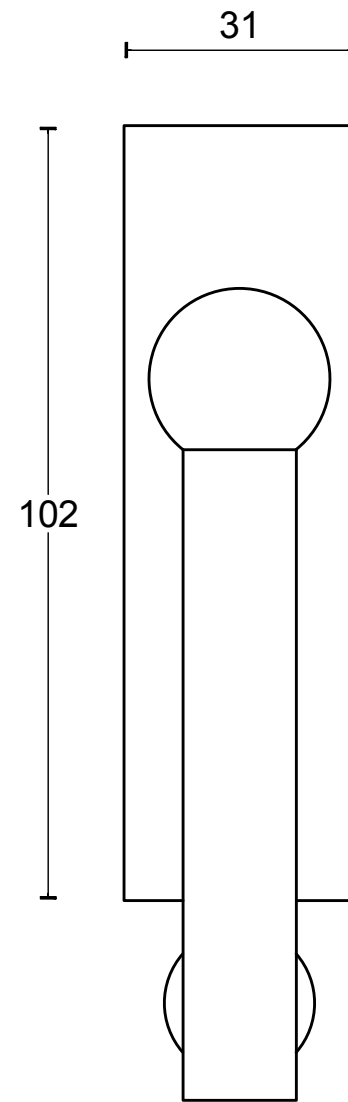

# FVL100-DKLOCK

locking tilt and turn  
window handle  
stainless steel

FORMANI®		Part number:	
		Description:	
Doc no.: 1503D065 FVL100-DKLOCK V01.dwg	Drawn by: Christian Brimbois	Creation date: 1-9-2017	FVL100-DKLOCK
FORMANI HOLLAND B.V. EUROPALAAN 12 6199 AB MAASTRICHT-AIRPORT NL T +31 (0)43 308 90 00 INFO@FORMANI.COM FORMANI.COM			Format: A3