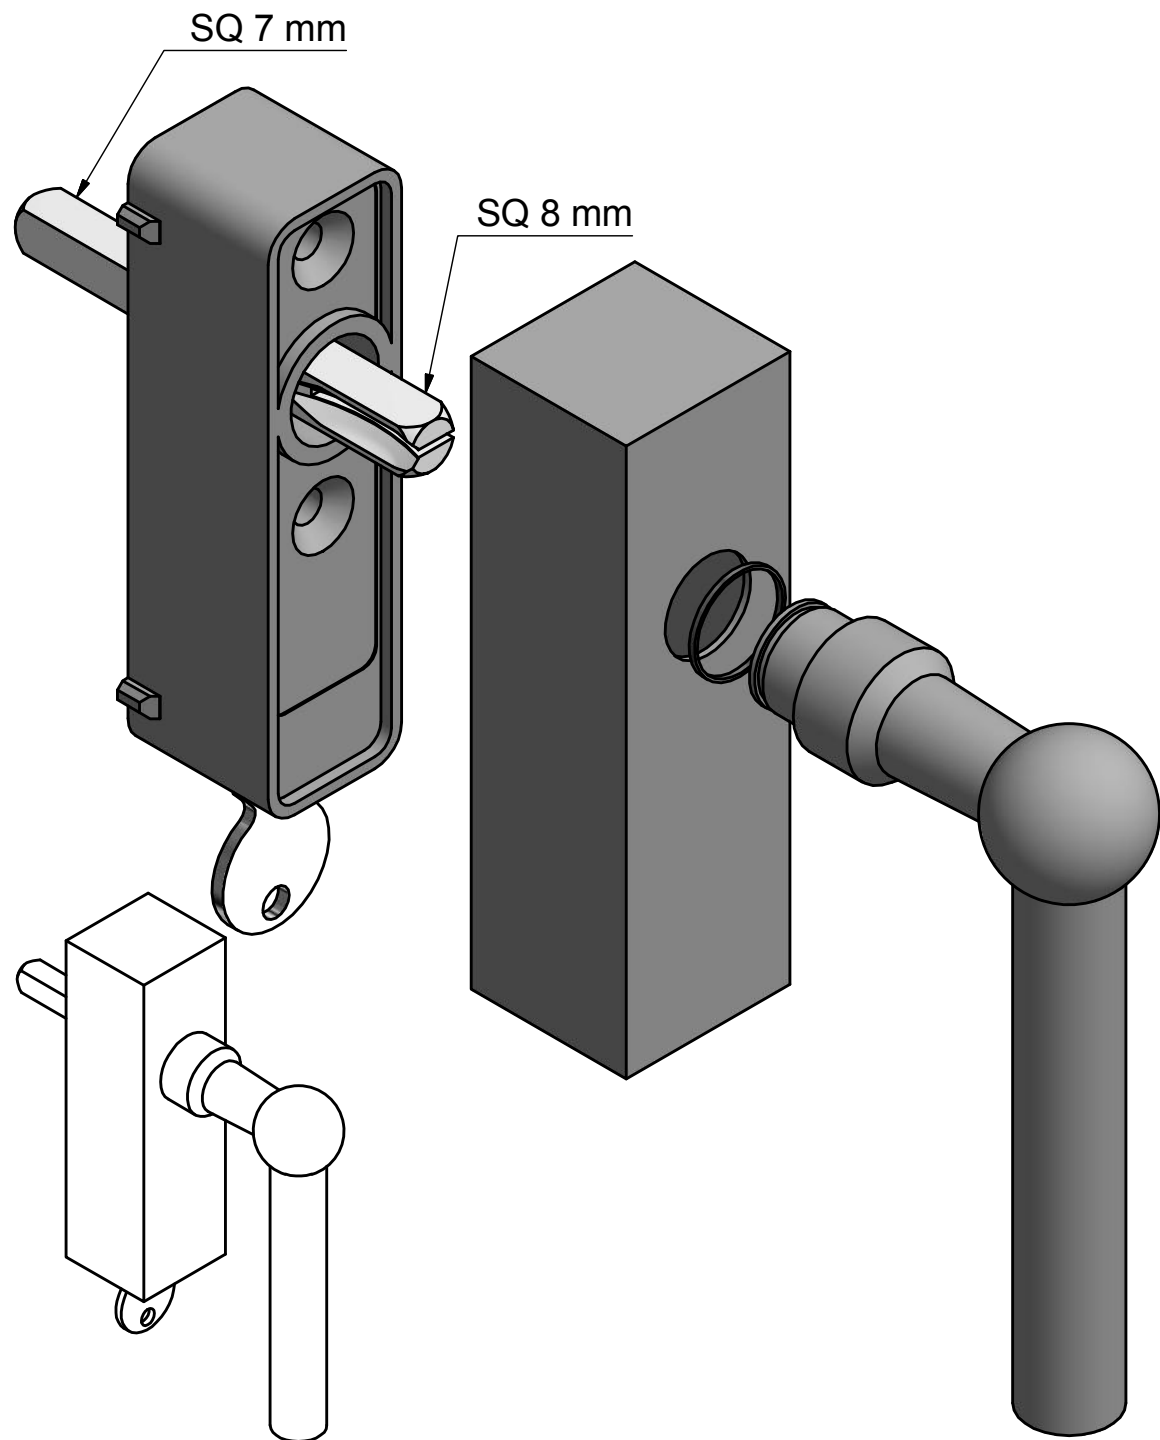

# FVL100-DKLOCK

locking tilt and turn  
window handle  
stainless steel

FORMANI®		Part number:	
		Description:	
Doc no.: 1503D065 FVL100-DKLOCK V01.dwg	Drawn by: Christian Brimbois	Creation date: 1-9-2017	FVL100-DKLOCK
FORMANI HOLLAND B.V. EUROPALAAN 12 6199 AB MAASTRICHT-AIRPORT NL T +31 (0)43 308 90 00 INFO@FORMANI.COM FORMANI.COM			Format: A3