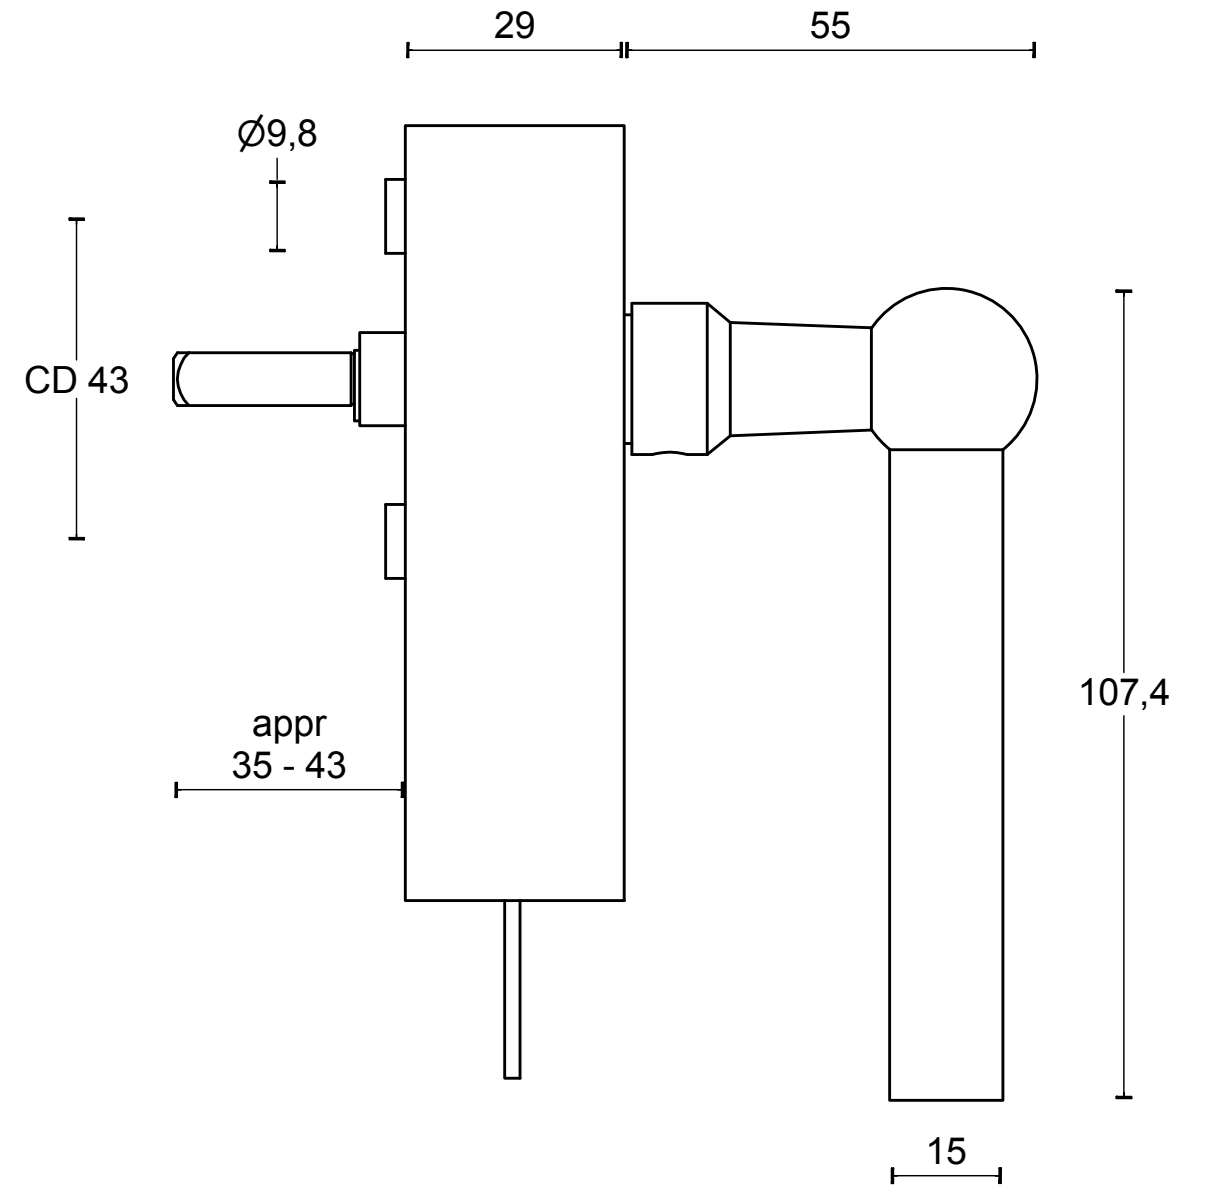

# FVL100-DKLOCK

locking tilt and turn  
window handle  
stainless steel

FORMANI®		Part number:	
		Description:	
Doc no.: 1503D065 FVL100-DKLOCK V01.dwg	Drawn by: Christian Brimbois	Creation date: 1-9-2017	FVL100-DKLOCK
FORMANI HOLLAND B.V. EUROPALAAN 12 6199 AB MAASTRICHT-AIRPORT NL T +31 (0)43 308 90 00 INFO@FORMANI.COM FORMANI.COM			Format: A3