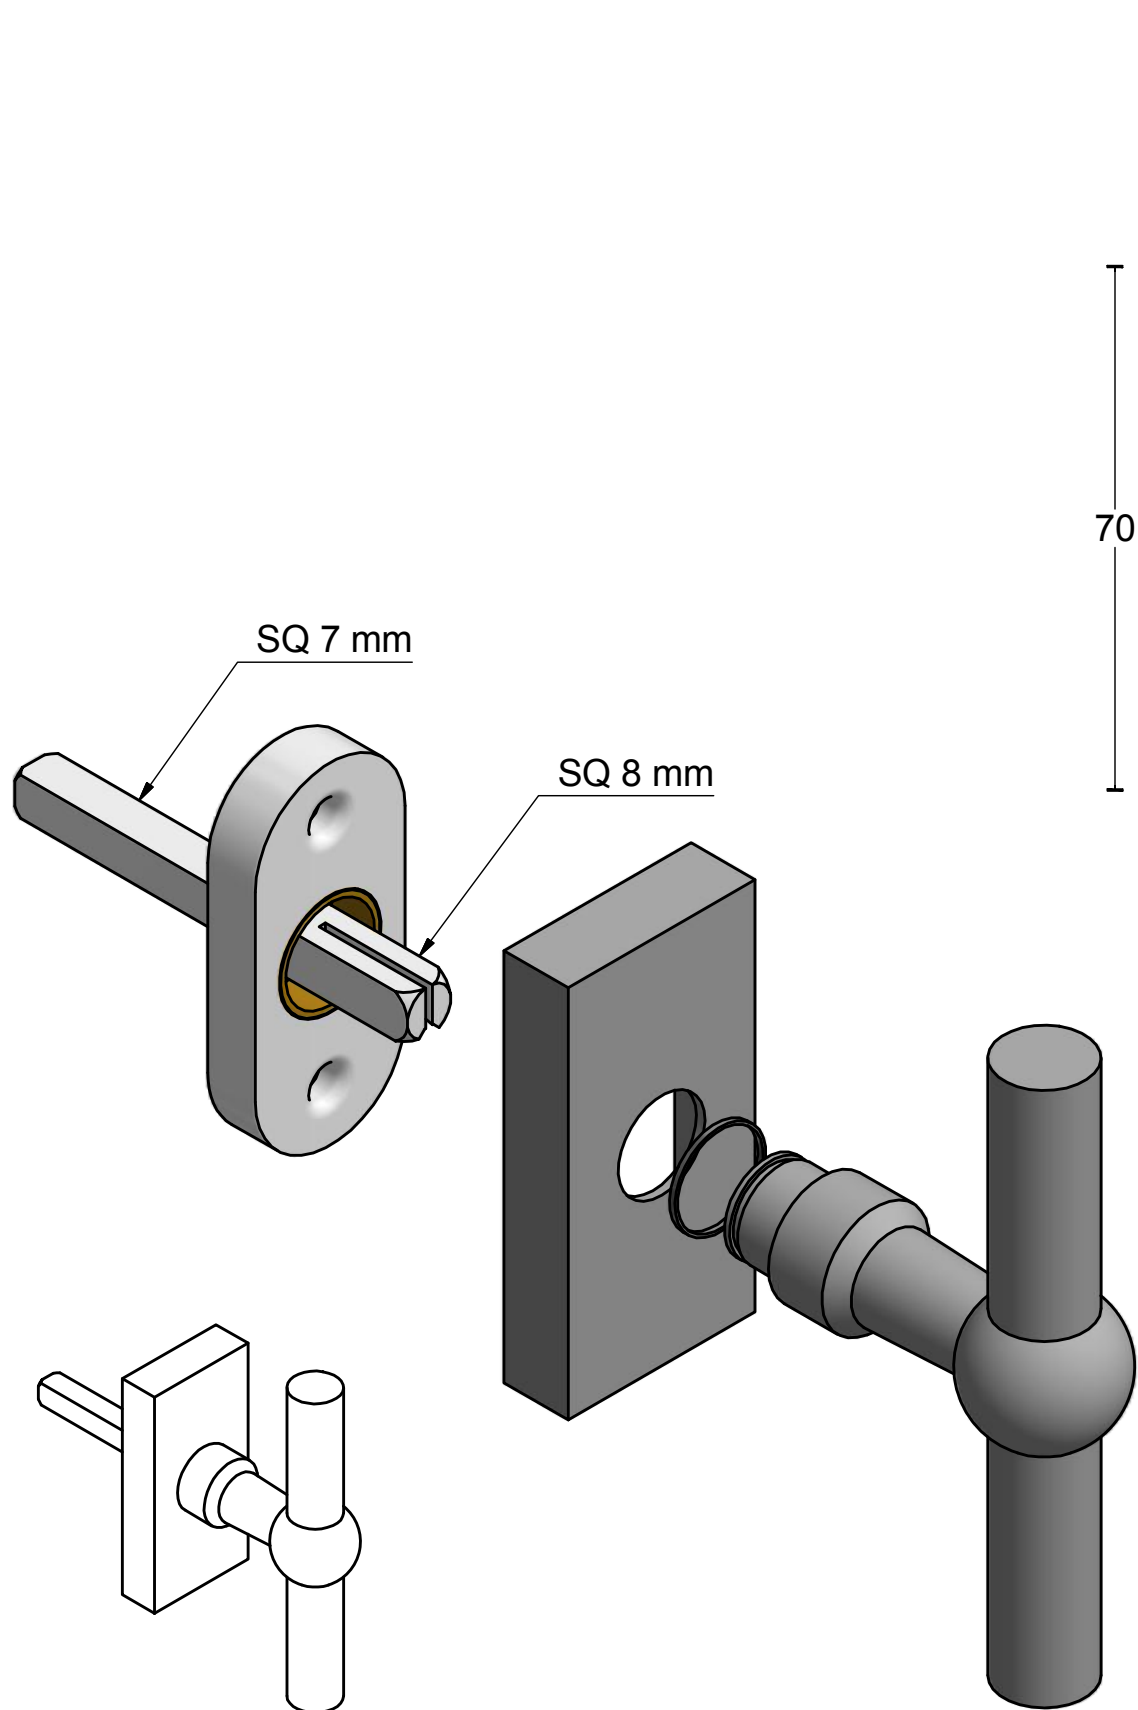

FVT100-DK

non-locking tilt and turn
window handle
stainless steel

FORMANI®		Part number:	
		Description:	
Doc no.:	1503D063 FVT100-DK V01.dwg	FVT100-DK	Format:
Drawn by:	Christian Brimbois		Creation date:
FORMANI HOLLAND B.V. EUROPALAAN 12 6199 AB MAASTRICHT-AIRPORT NL T +31 (0)43 308 90 00 INFO@FORMANI.COM FORMANI.COM		A3	