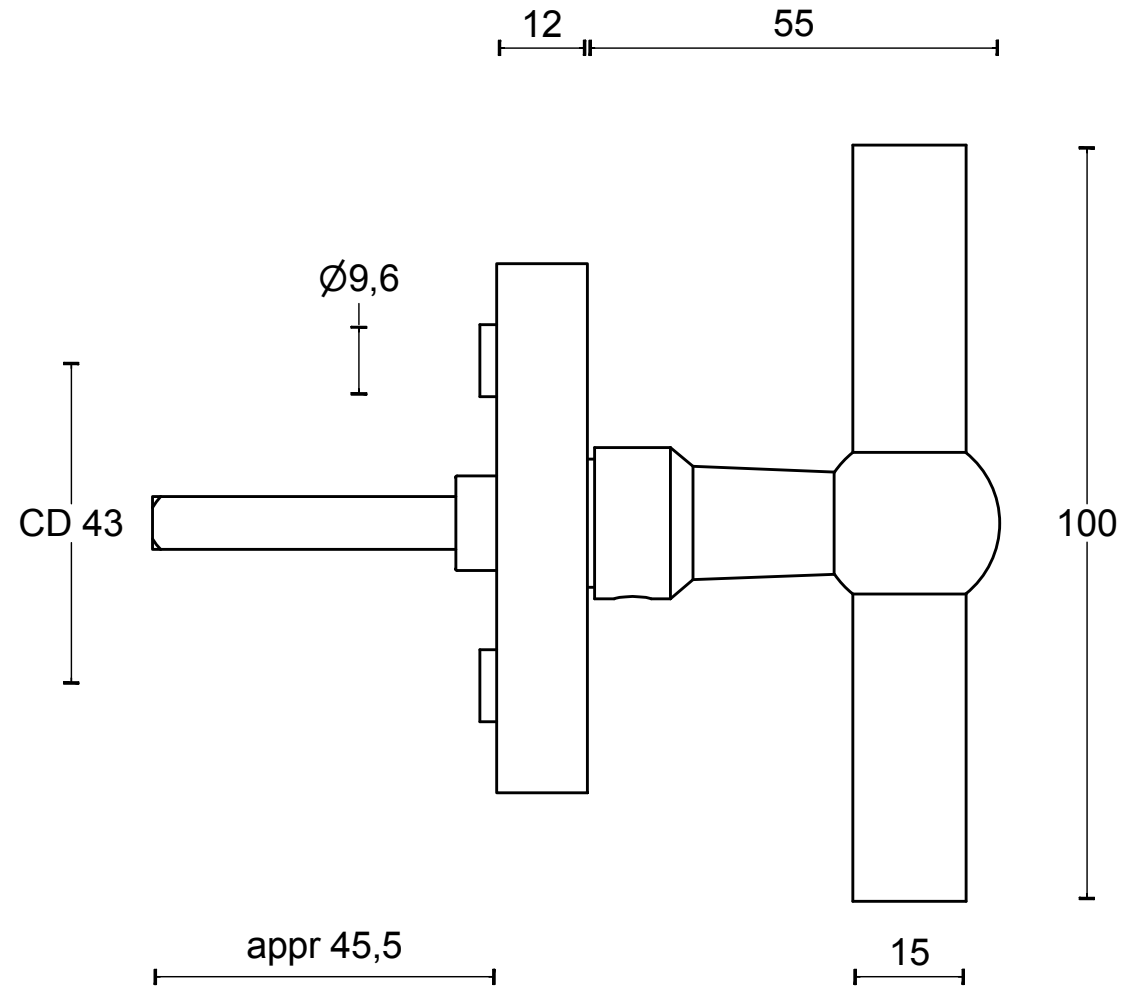

FVT100-DK

non-locking tilt and turn
window handle
stainless steel

FORMANI®		Part number:	
		Description:	
Doc no.:	1503D063 FVT100-DK V01.dwg	FVT100-DK	Format:
Drawn by:	Christian Brimbois		Creation date:
FORMANI HOLLAND B.V. EUROPALAAN 12 6199 AB MAASTRICHT-AIRPORT NL T +31 (0)43 308 90 00 INFO@FORMANI.COM FORMANI.COM		A3	