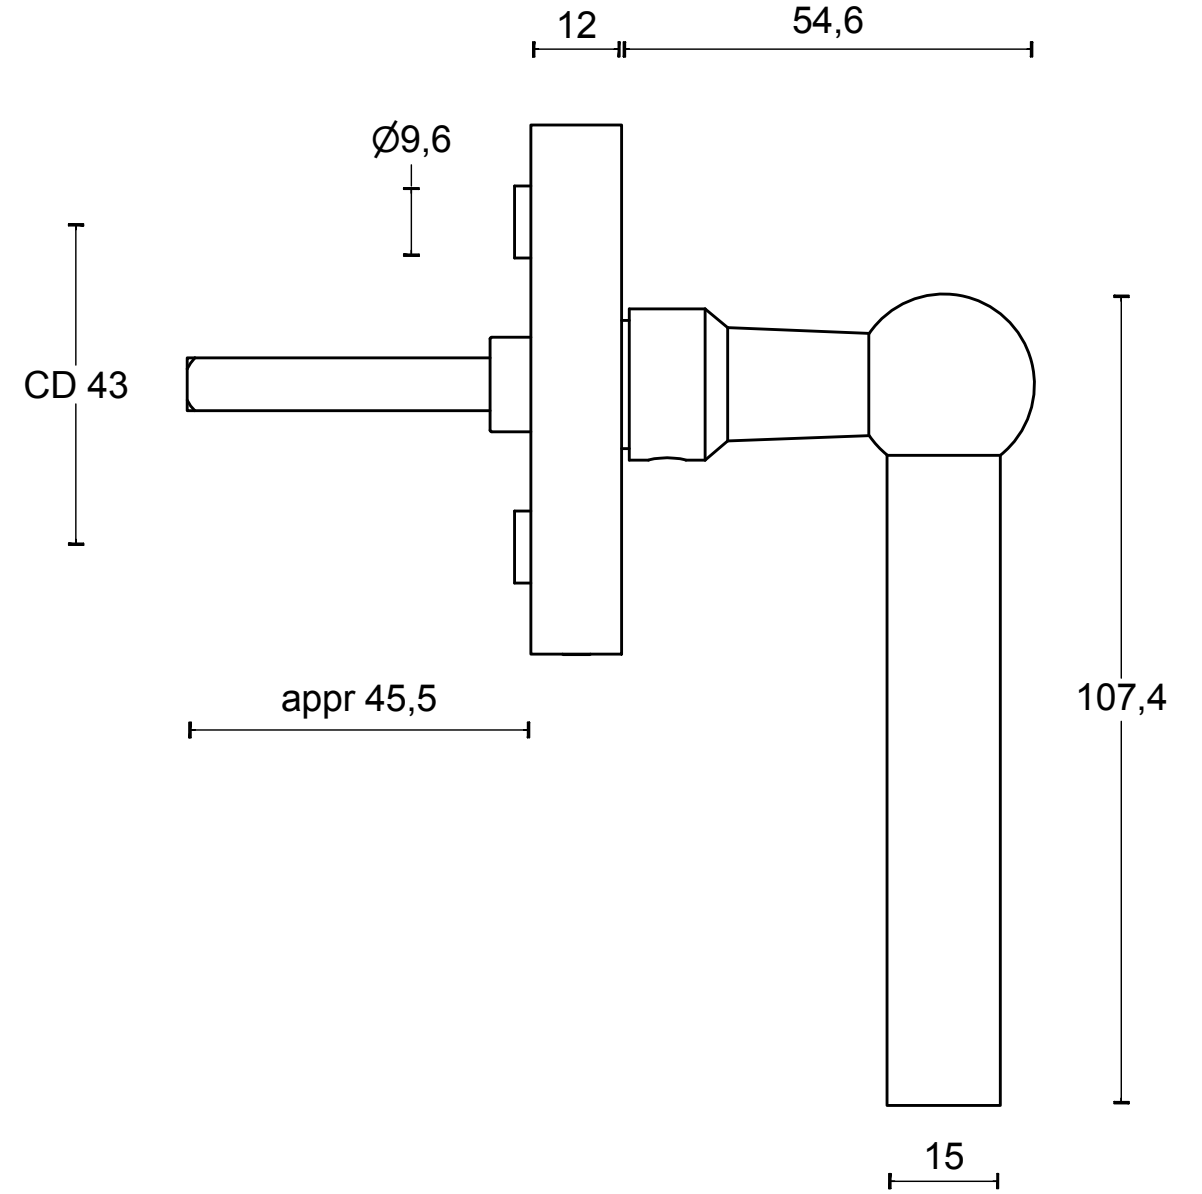

# FVL100-DK

non-locking tilt and turn  
window handle  
stainless steel

FORMANI®		Part number:	
		Description:	
Doc no.:	1503D062 FVL100-DK V01.dwg	FVL100-DK	Format:
Drawn by:	Christian Brimbois		Creation date:
FORMANI HOLLAND B.V. EUROPALAAN 12 6199 AB MAASTRICHT-AIRPORT NL T +31 (0)43 308 90 00 INFO@FORMANI.COM FORMANI.COM		A3	