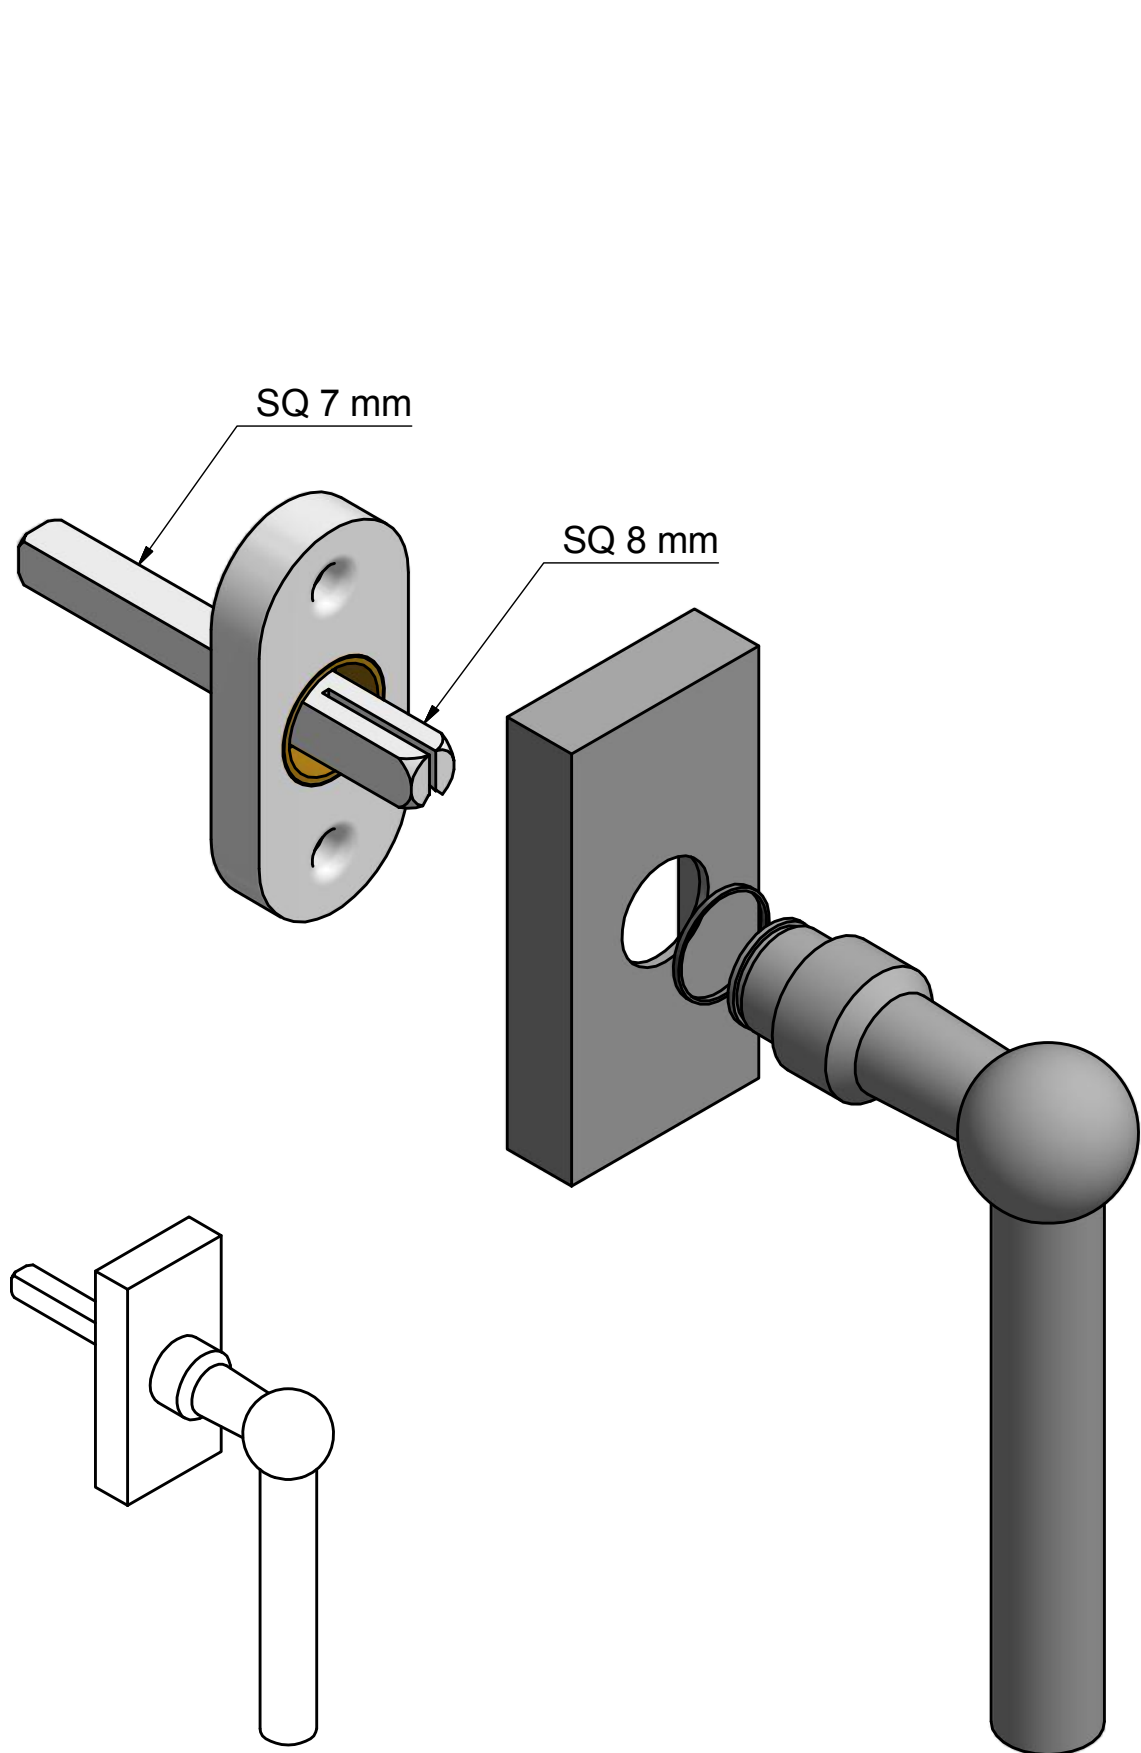

# FVL100-DK

non-locking tilt and turn  
window handle  
stainless steel

FORMANI®		Part number:	
		Description:	
Doc no.:	1503D062 FVL100-DK V01.dwg	FVL100-DK	Format:
Drawn by:	Christian Brimbois		Creation date:
FORMANI HOLLAND B.V. EUROPALAAN 12 6199 AB MAASTRICHT-AIRPORT NL T +31 (0)43 308 90 00 INFO@FORMANI.COM FORMANI.COM		A3	