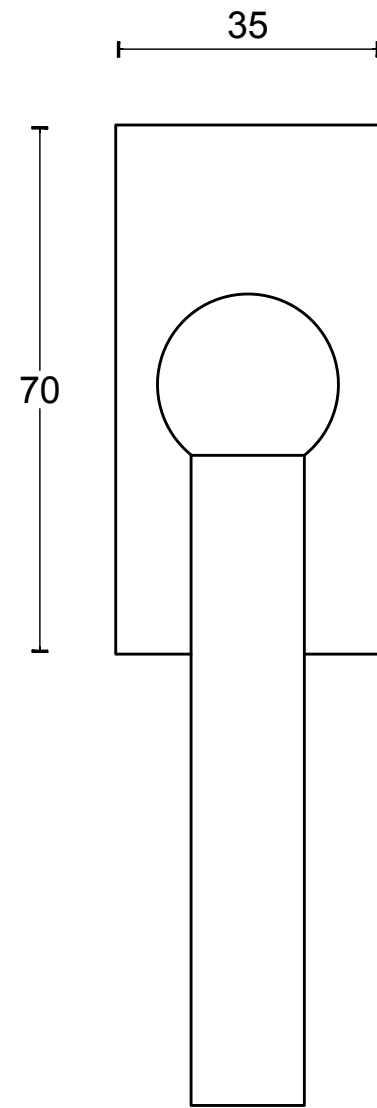

# FVL100-DK

non-locking tilt and turn  
window handle  
stainless steel

FORMANI®		Part number:	
		Description:	
Doc no.:	1503D062 FVL100-DK V01.dwg	FVL100-DK	Format:
Drawn by:	Christian Brimbois		Creation date:
FORMANI HOLLAND B.V. EUROPALAAN 12 6199 AB MAASTRICHT-AIRPORT NL T +31 (0)43 308 90 00 INFO@FORMANI.COM FORMANI.COM		A3	