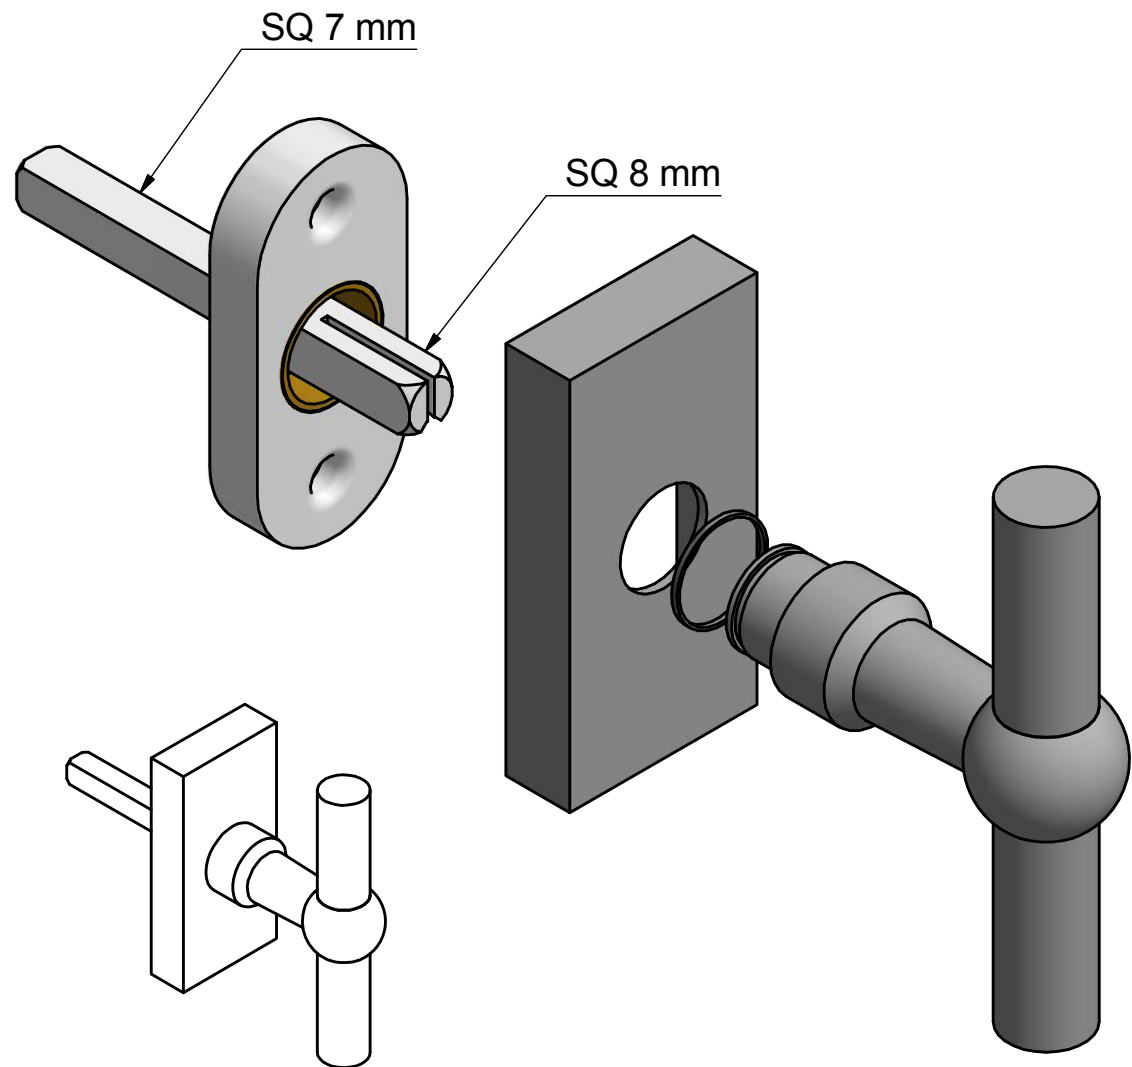

FVT85-DK

non-locking tilt and turn
window handle
stainless steel

FORMANI®		Part number:	
		FVT85-DK	
Doc no.: 1503D057 FVT85-DK V01.dwg	Description:		Format:
Drawn by: Christian Brimbois	Creation date: 22-8-2017	A3	
FORMANI HOLLAND B.V. EUROPALAAN 12 6199 AB MAASTRICHT-AIRPORT NL T +31 (0)43 308 90 00 INFO@FORMANI.COM FORMANI.COM			