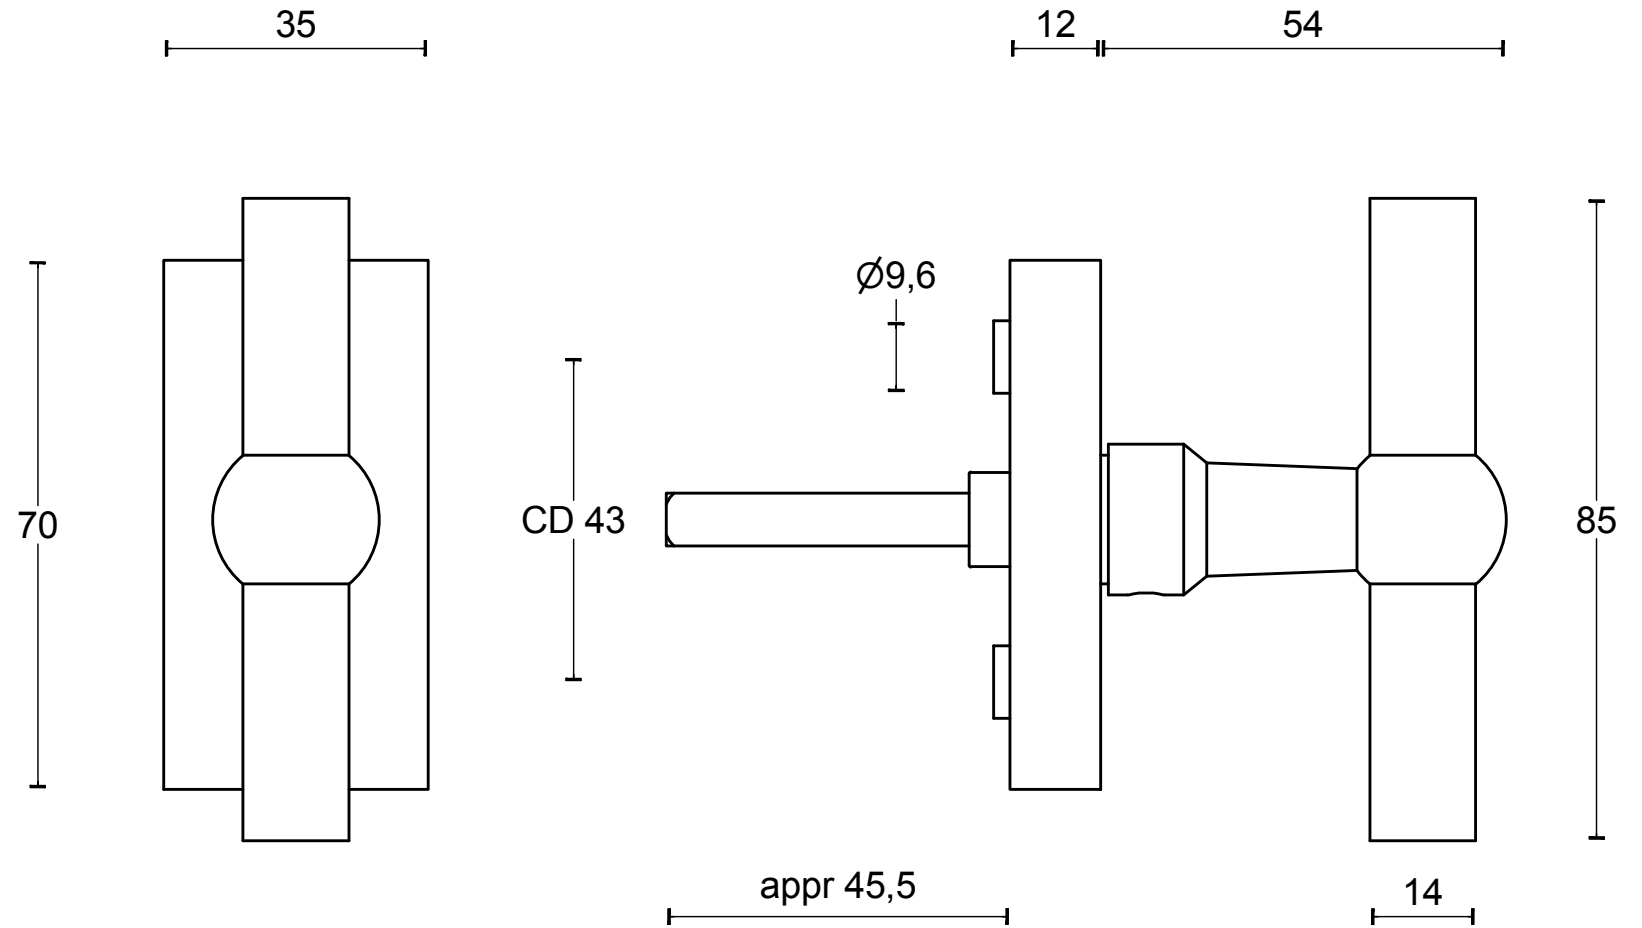

FVT85-DK

non-locking tilt and turn
window handle
stainless steel

FORMANI®		Part number:	
		FVT85-DK	
Doc no.: 1503D057 FVT85-DK V01.dwg	Description:		Format:
Drawn by: Christian Brimbois	Creation date: 22-8-2017	A3	
FORMANI HOLLAND B.V. EUROPALAAN 12 6199 AB MAASTRICHT-AIRPORT NL T +31 (0)43 308 90 00 INFO@FORMANI.COM FORMANI.COM			